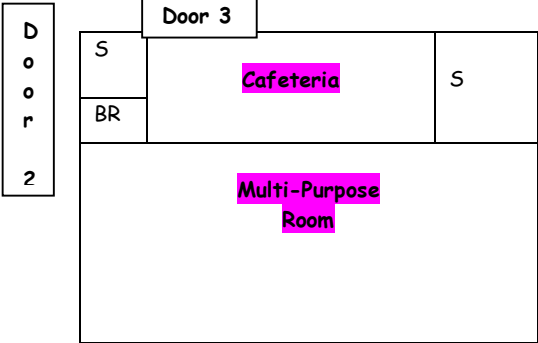

Revised 8/2016

Renwood Elementary School
 8020 Deerfield Drive
 Parma, OH 44129
 (440) 885-2338

Door 2

Playground Door 4

Main Office Door 1

Hallway A

Hallway C

Hallway B

Deerfield Door 10 - 2nd/3rd doors

Renwood Door 8 1st doors

Deerfield Door 9 - 4th doors

Whittington - Door 6 - K