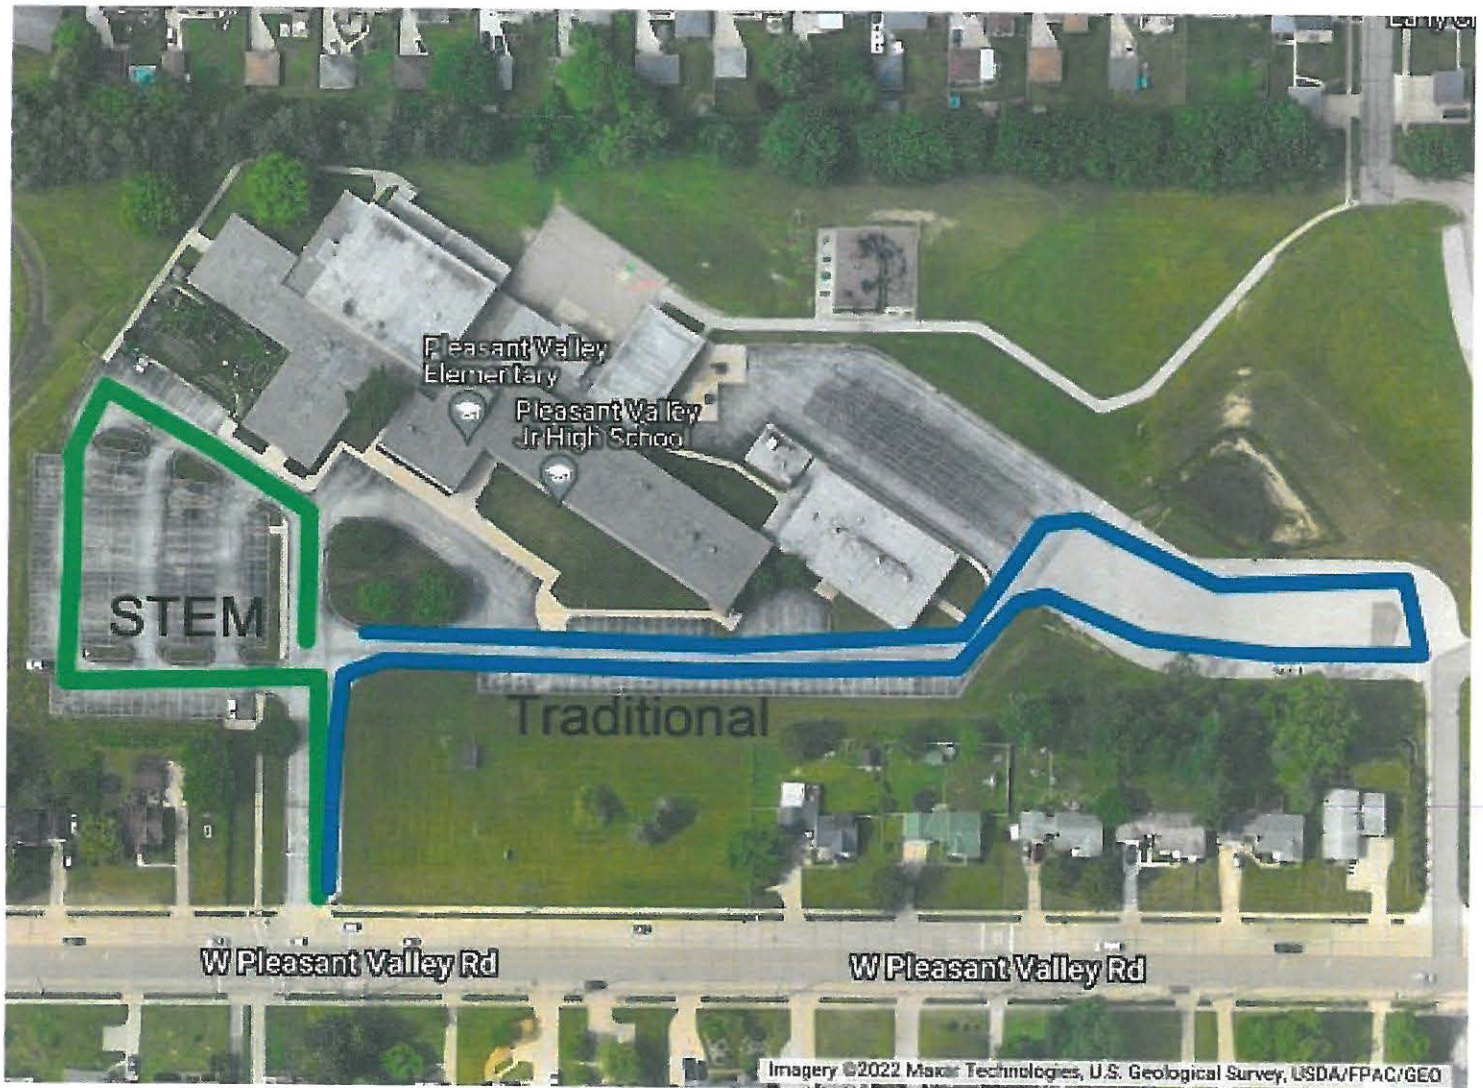

Pleasant Valley Dismissal Map

STEM Families will turn left at the first stop sign and form two lanes. These lanes will then merge into one for student pickup. The family number must be displayed for pickup. Students load on the driver side only.

Traditional Families will turn right at the stop sign and continue to the back parking lot loop. The family number must be displayed for pickup. Students load on the passenger side only.