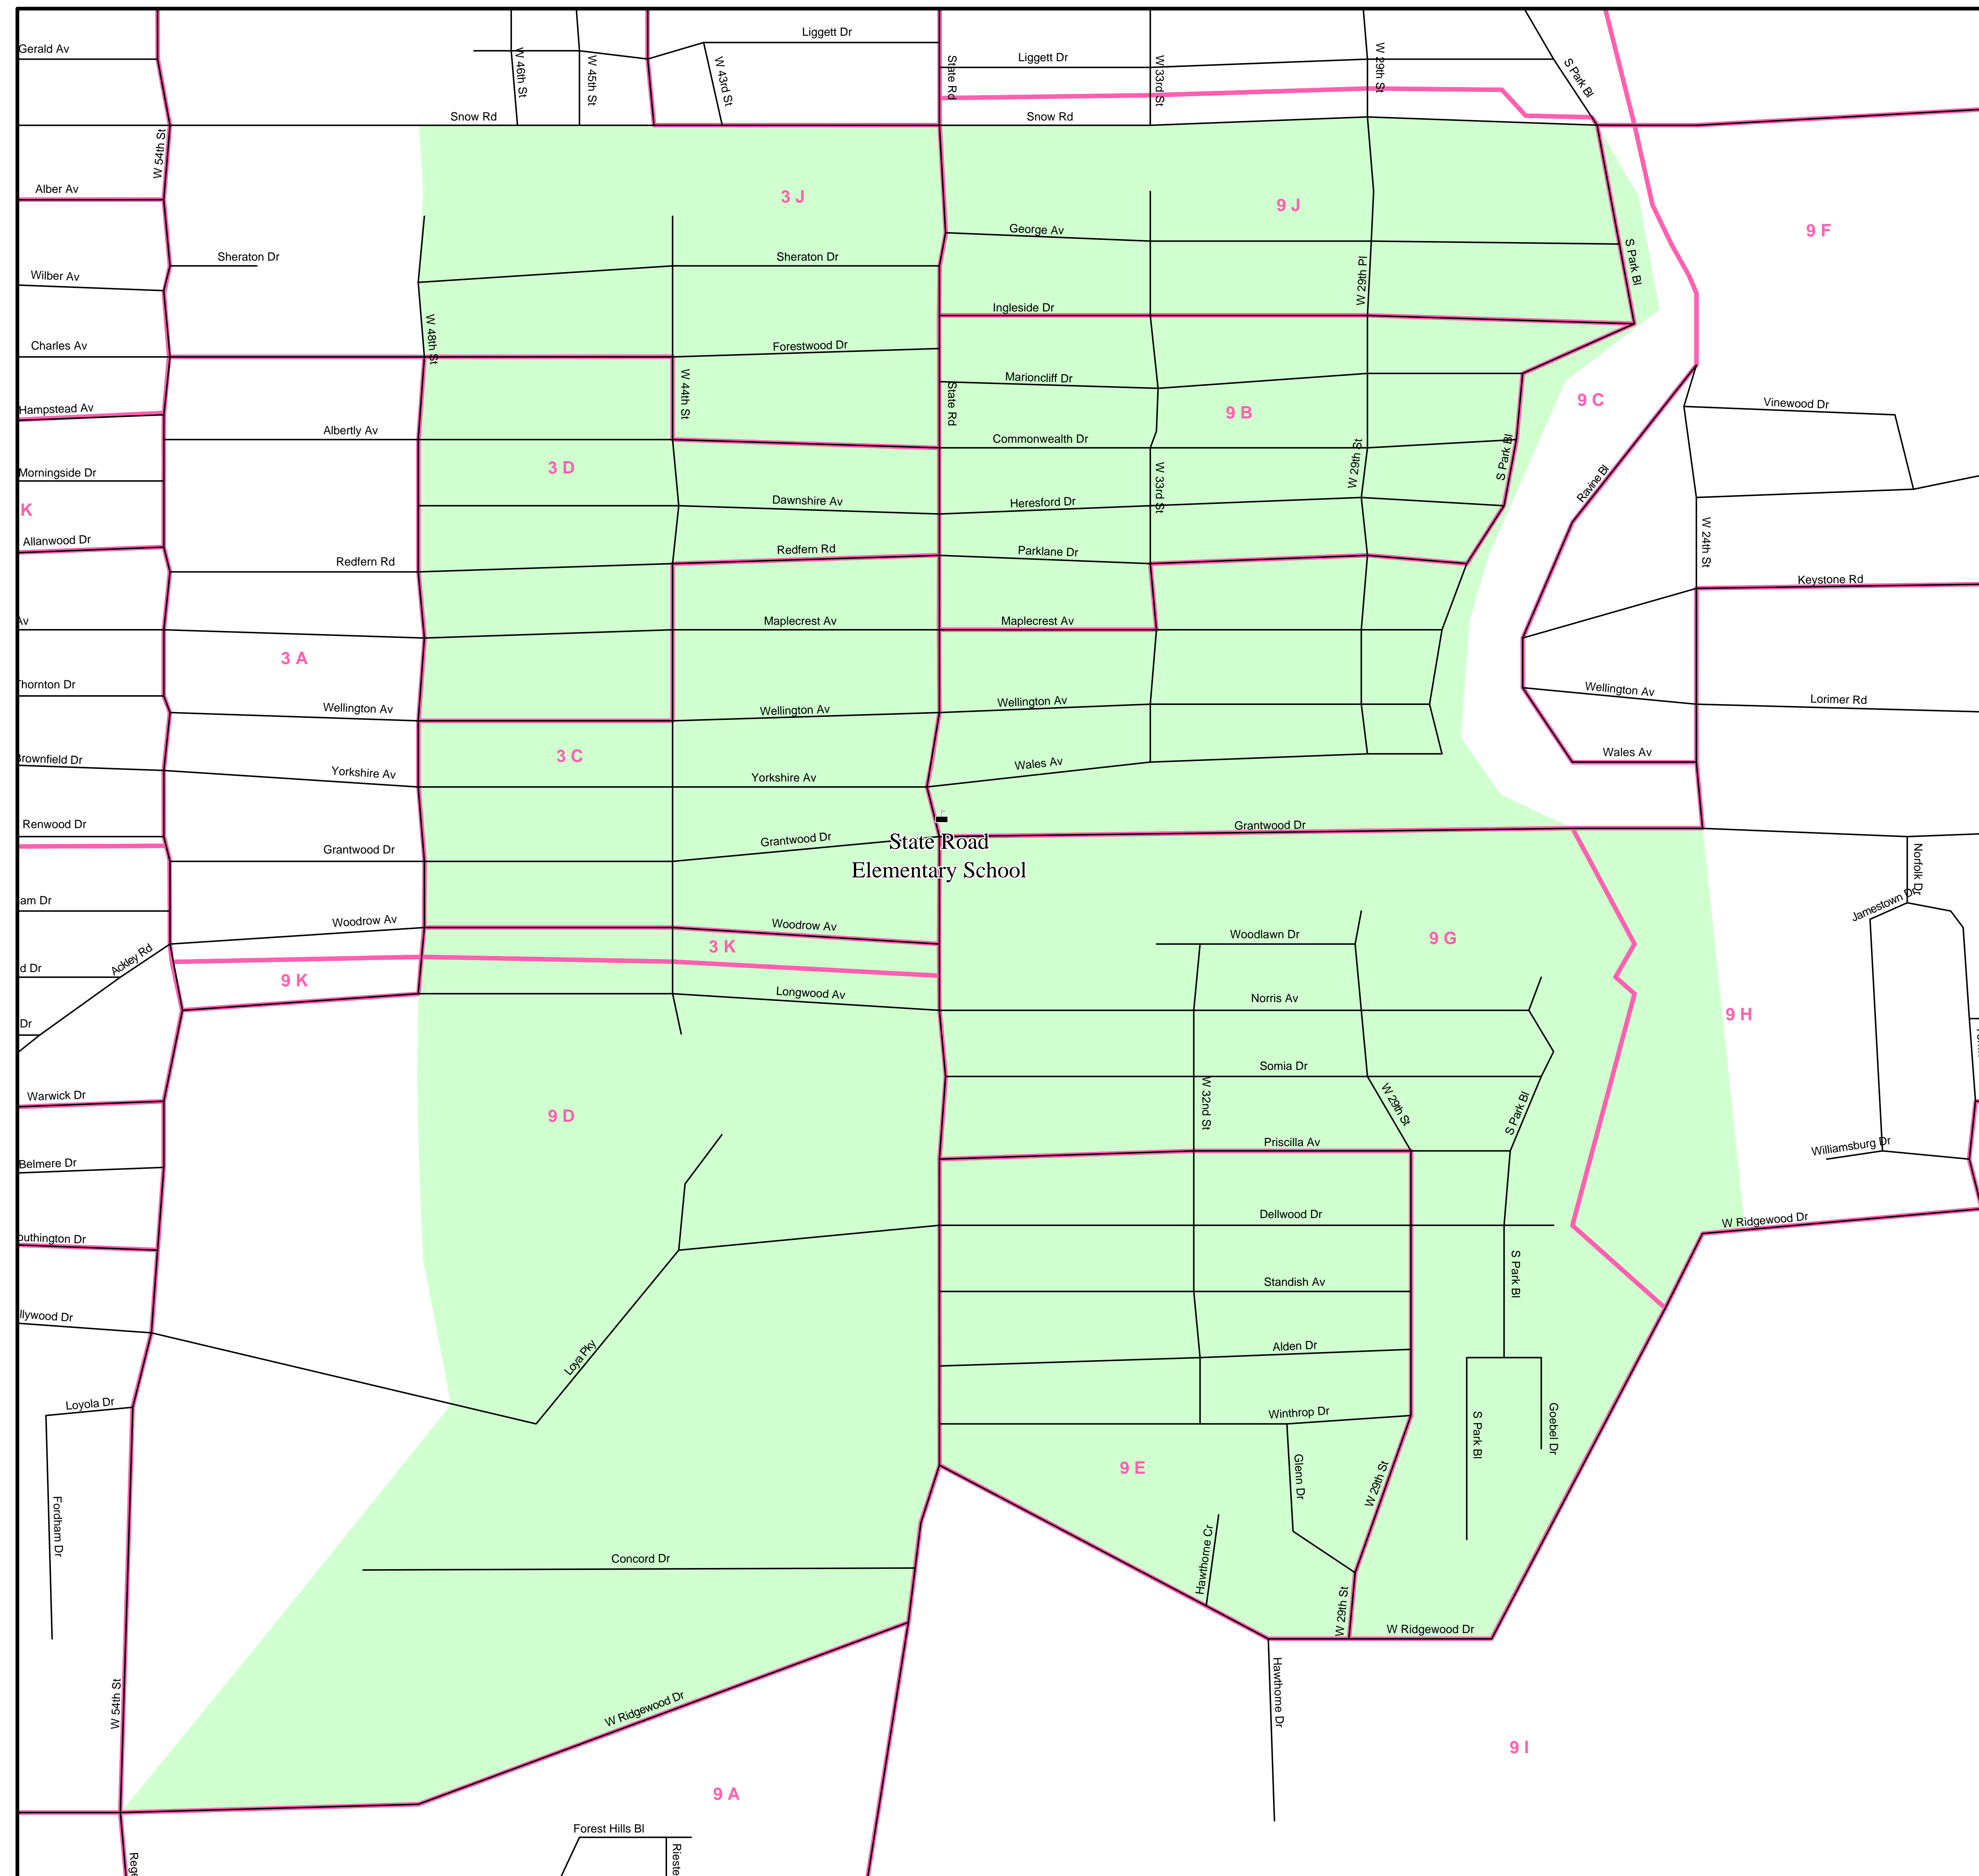

State Road Elementary School Attendance Zone

Prepared by:
Northern Ohio Data & Information Service
Maxine Goodman Levin College of Urban Affairs
Cleveland State University
October 2002 B.W.

Attendance Zone

- School Location
- Street
- ▭ Precinct
- ▭ City

ID	School Name	Address
25	State Road Elementary School	6121 State Road