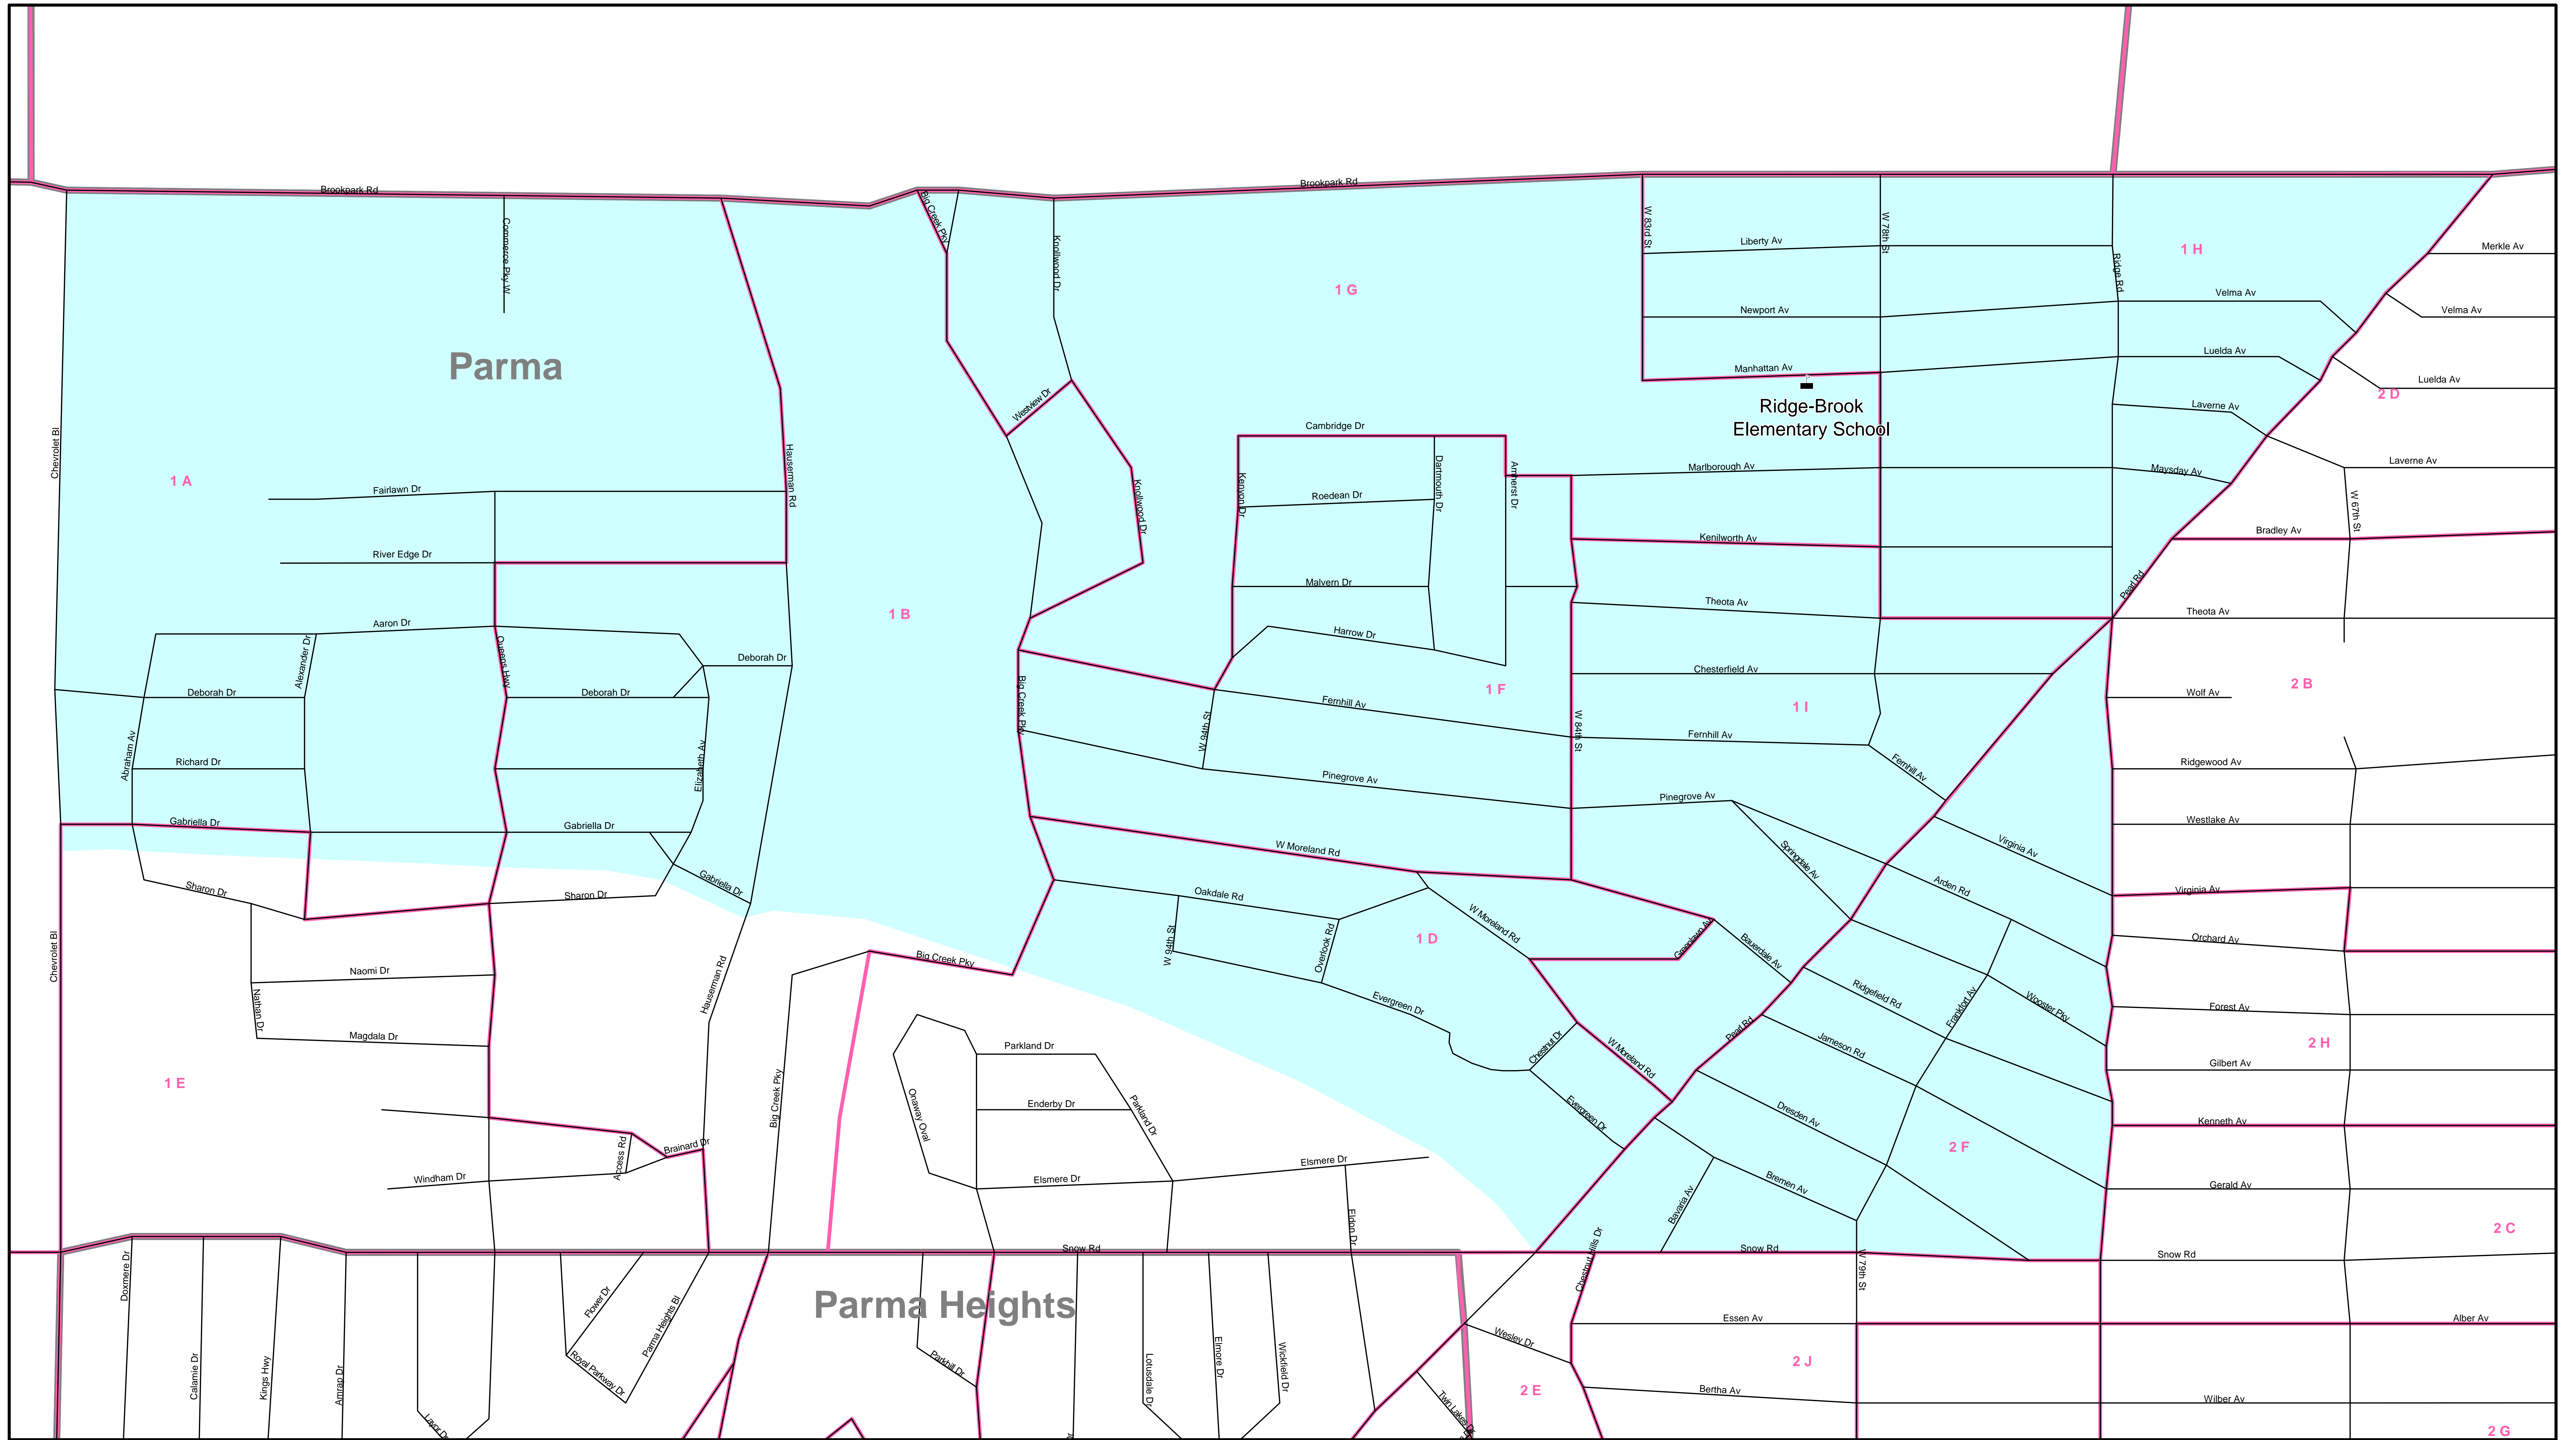

Ridge-Brook Elementary School Attendance Zone

Prepared by:
Northern Ohio Data & Information Service
Maxine Goodman Levin College of Urban Affairs
Cleveland State University
October 2002 B.W.

Attendance Zone

- School Location
- Street
- ▭ Precinct
- ▭ City

ID	School Name	Address
21	Ridge-Brook Elementary School	7915 Manhattan Avenue