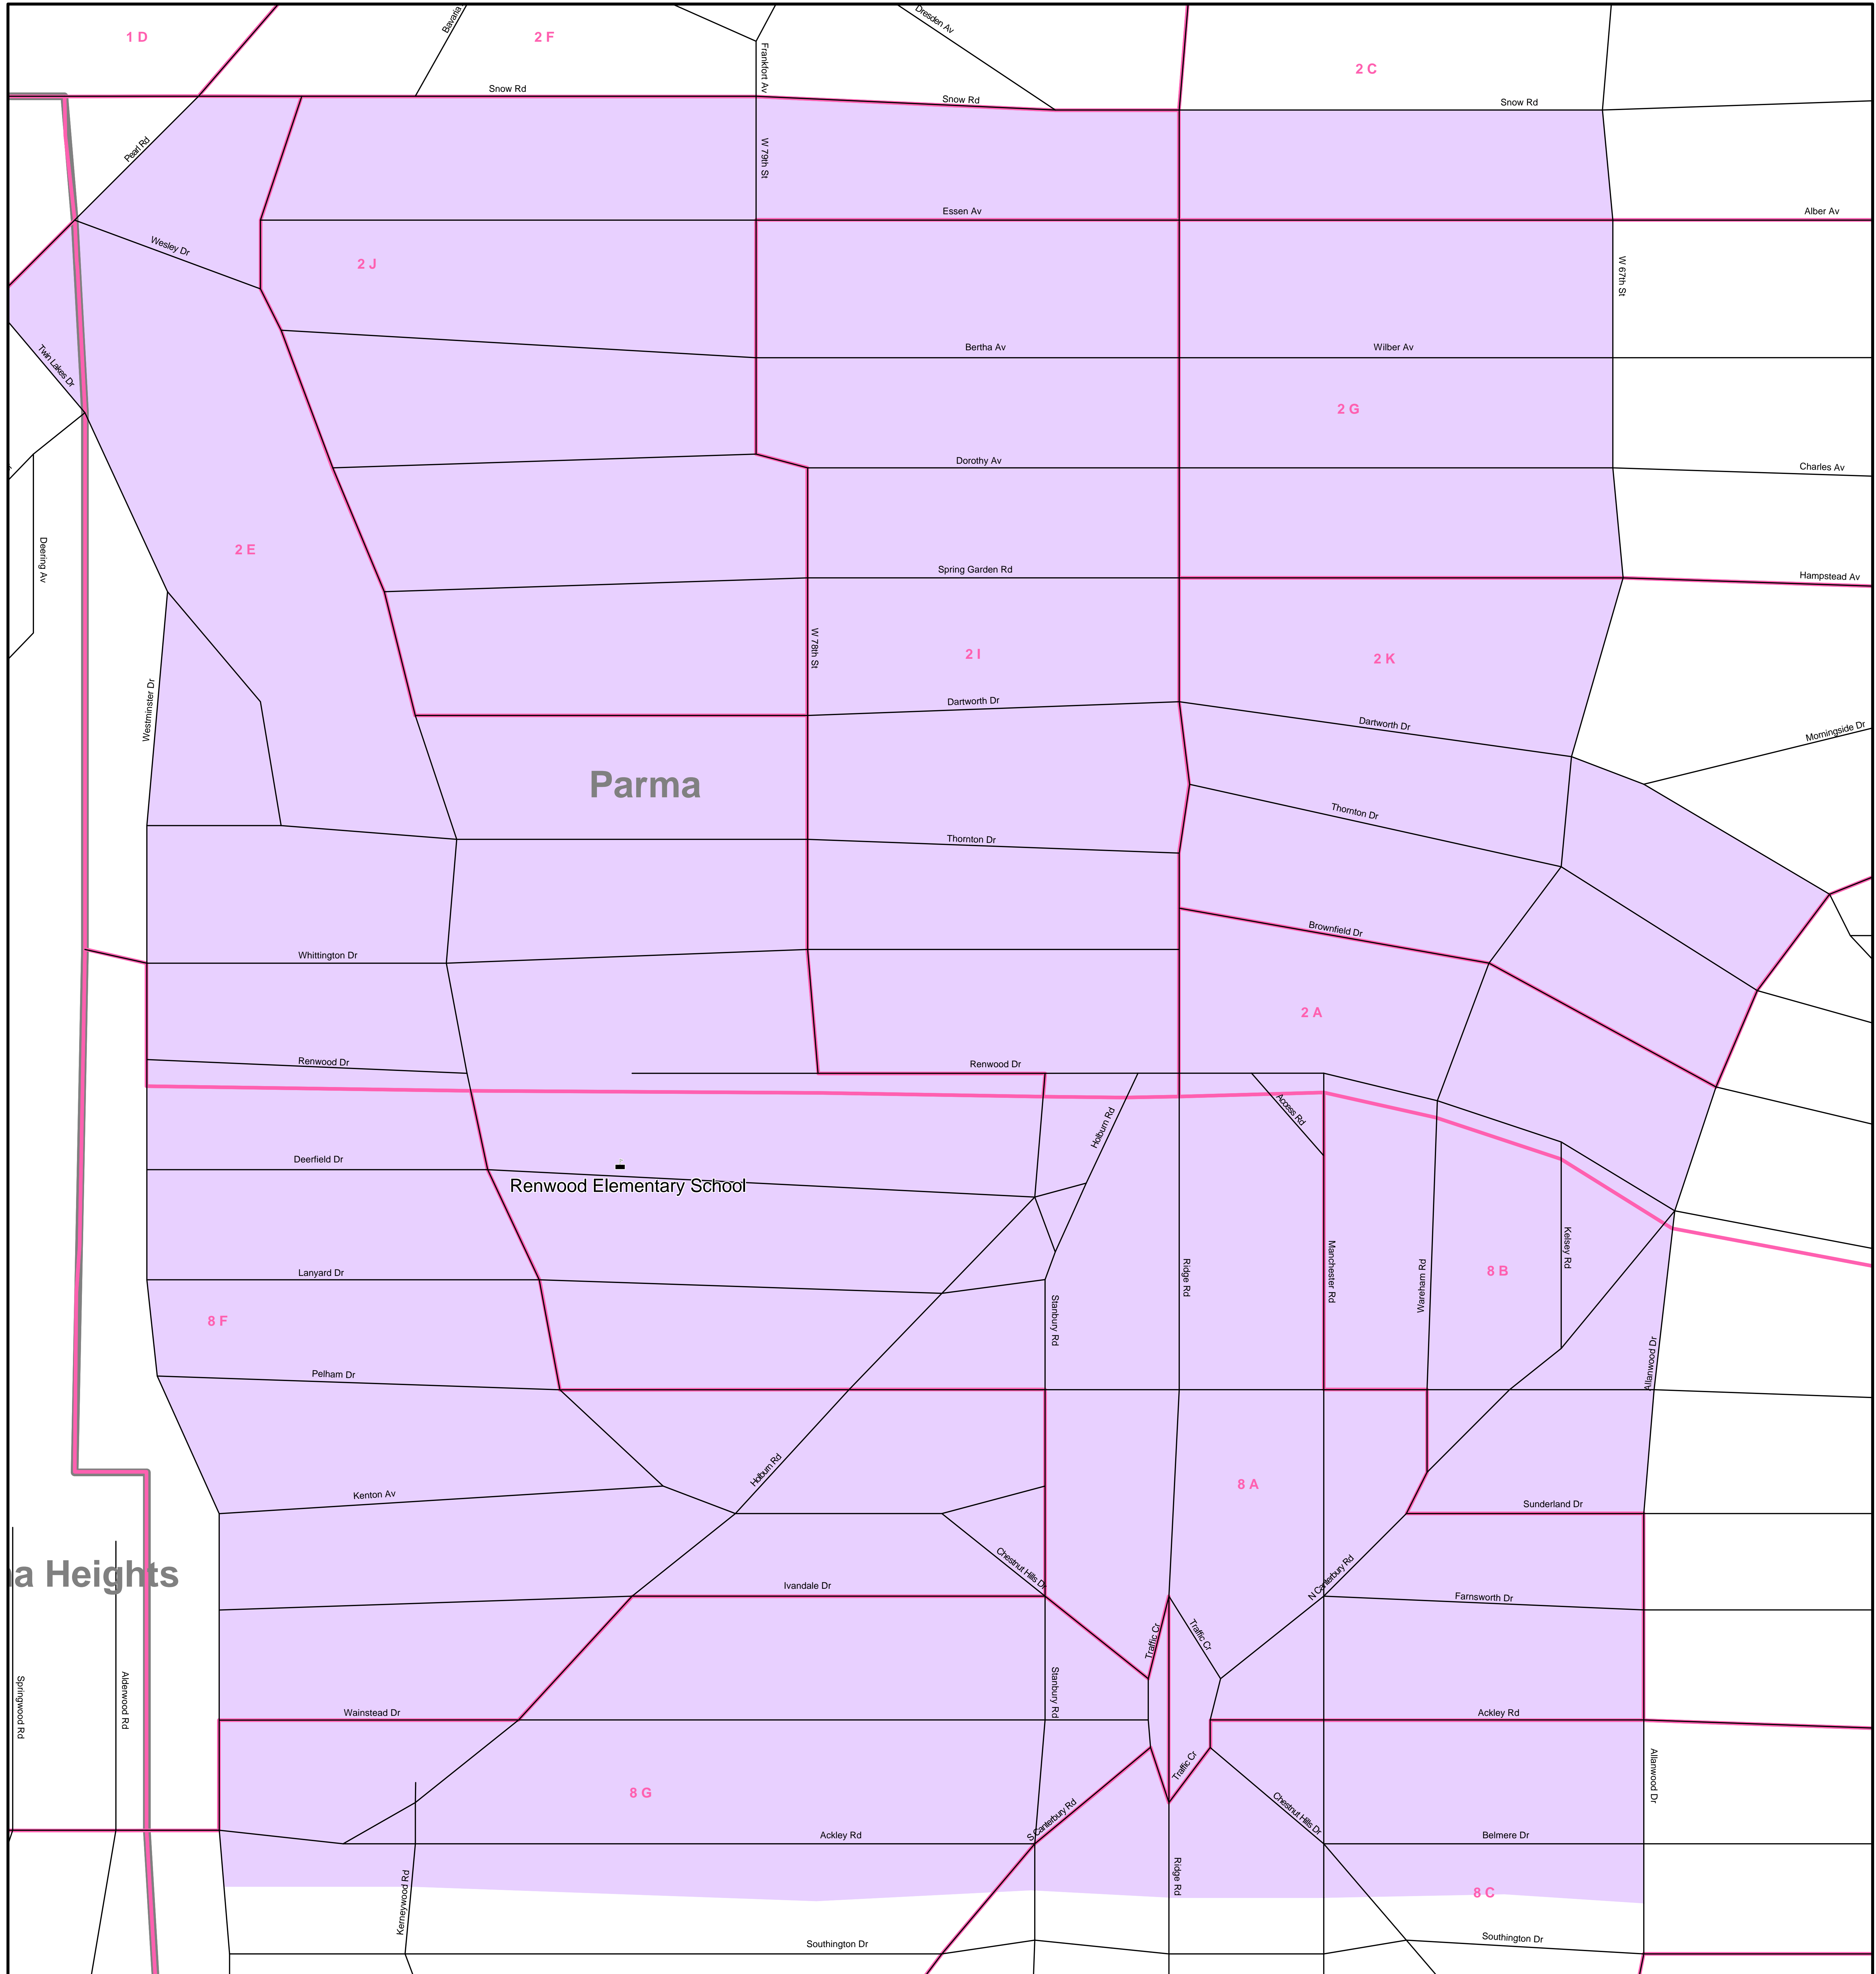

# Renwood Elementary School Attendance Zone

Prepared by:  
Northern Ohio Data & Information Service  
Maxine Goodman Levin College of Urban Affairs  
Cleveland State University  
October 2002 B.W.

**Attendance Zone**

- School Location
- Streets
- Precinct
- City

ID	School Name	Address
20	Renwood Elementary School	8020 Deerfield Drive