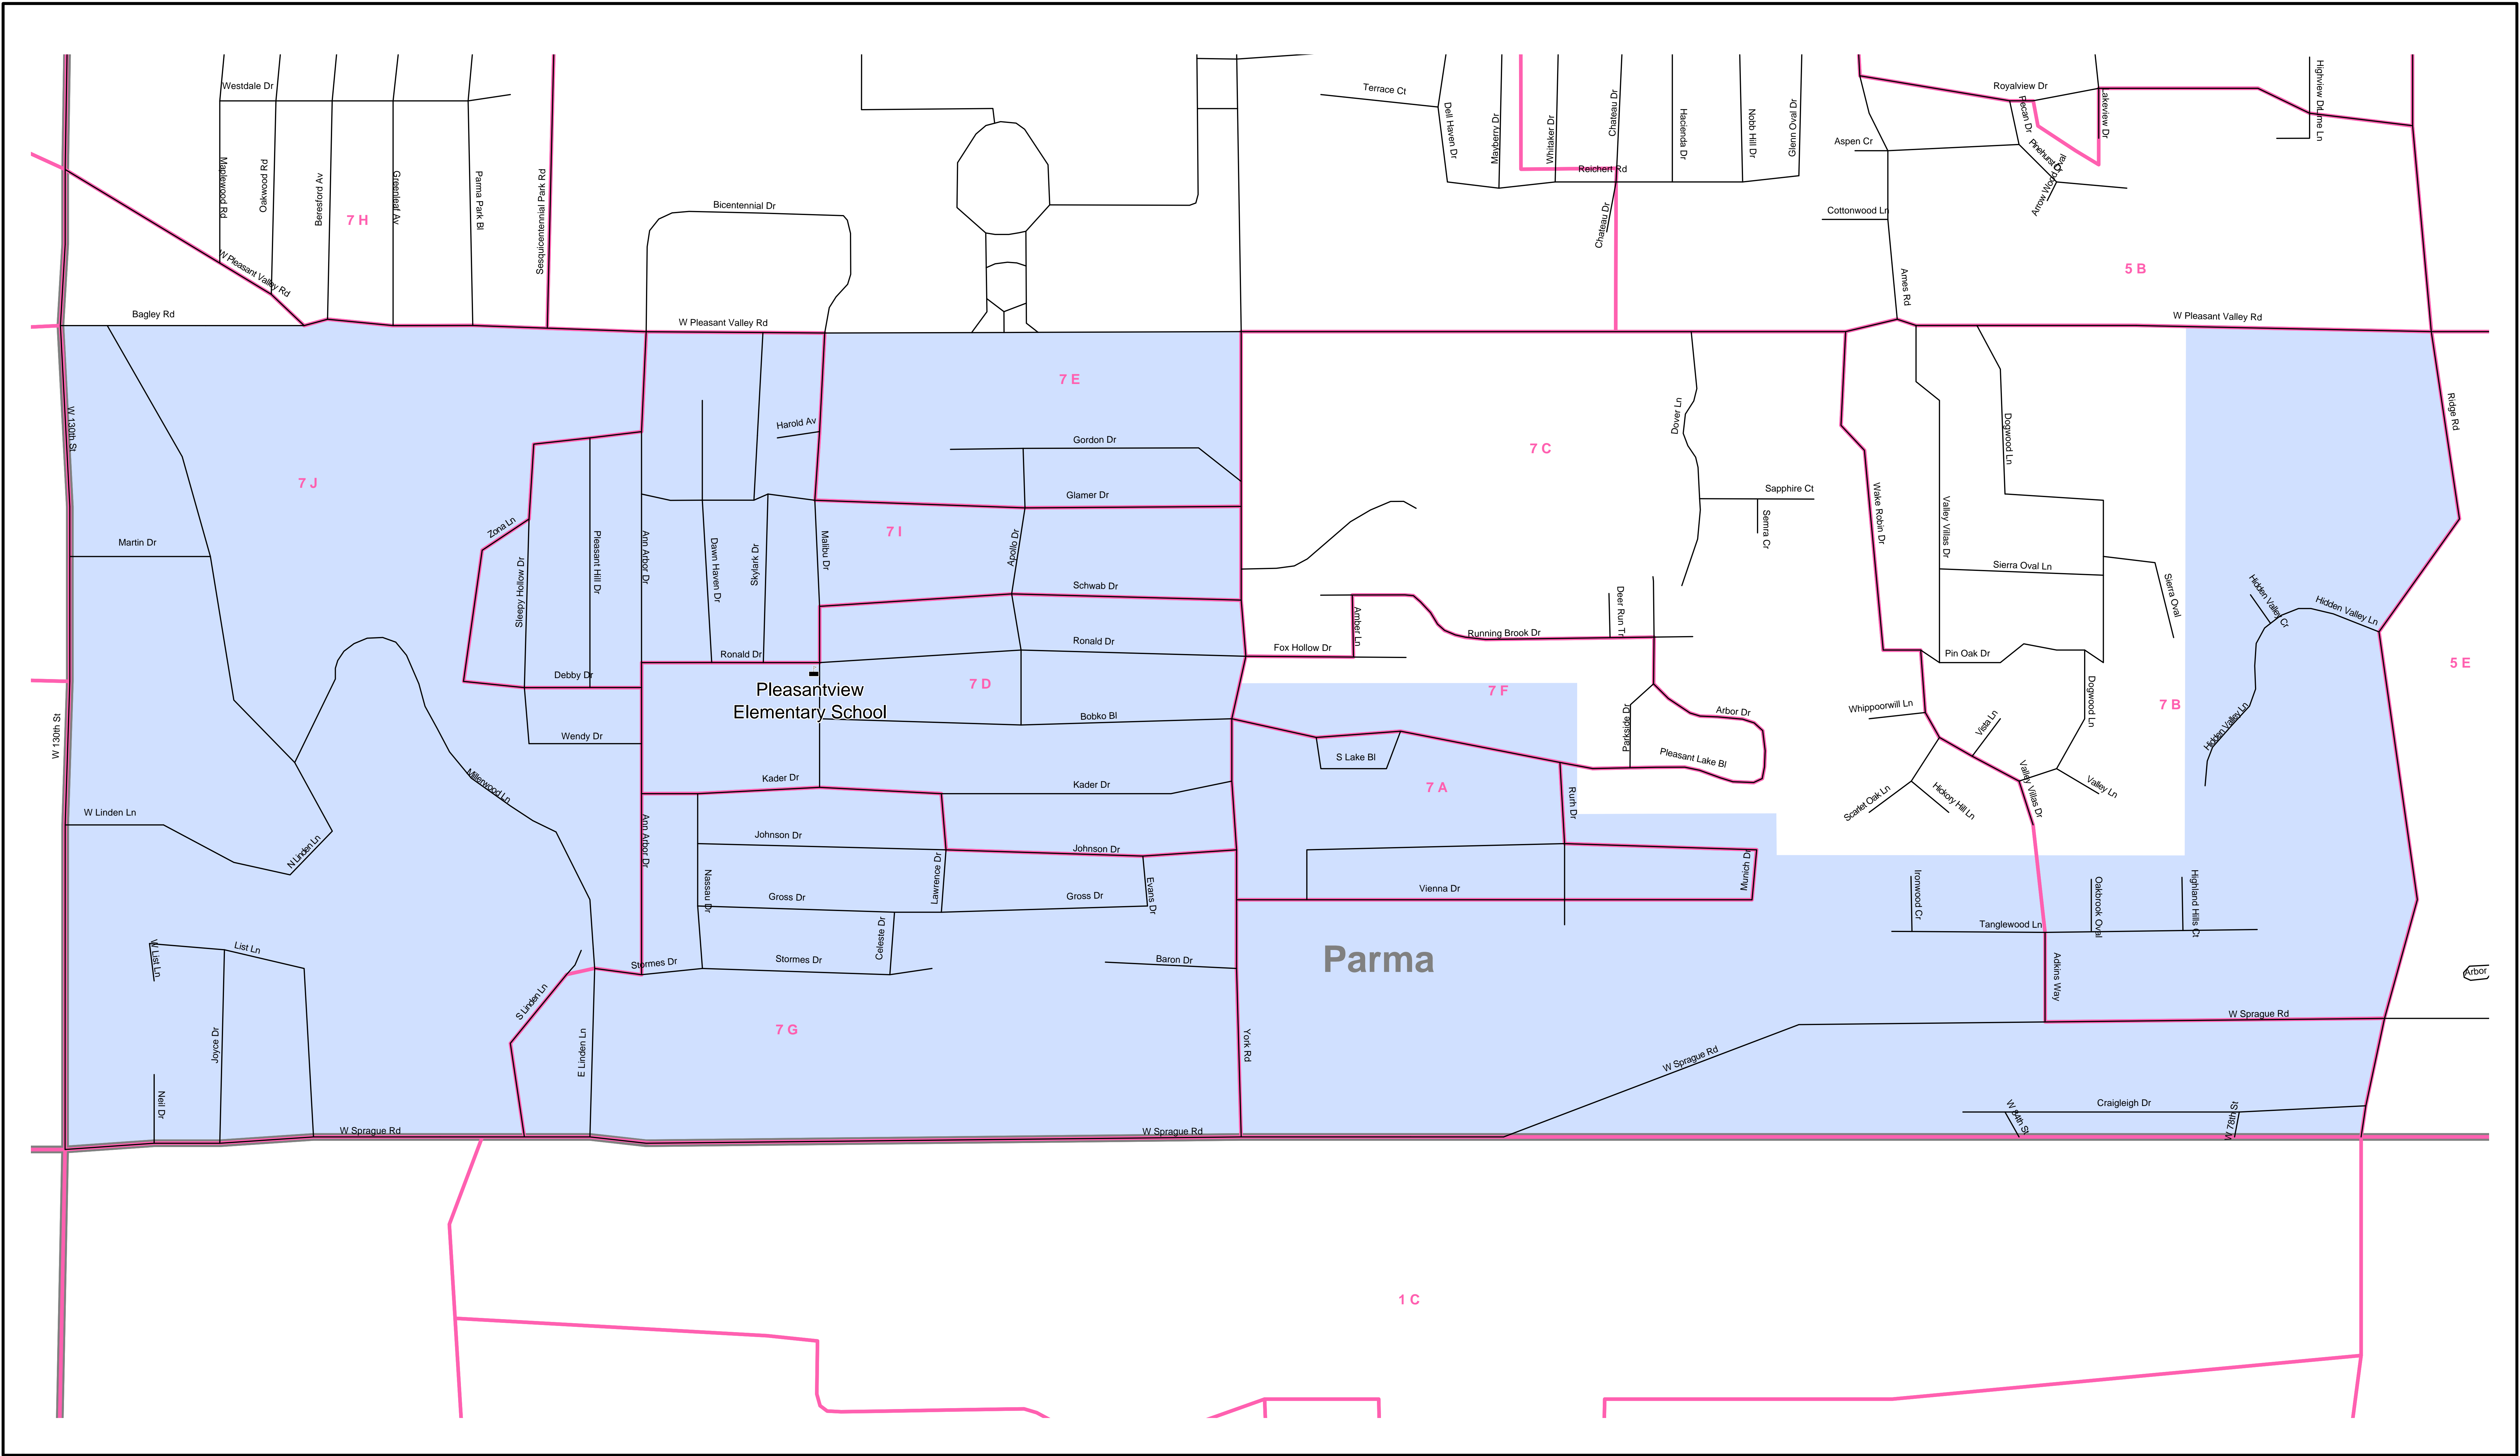

# Pleasantview Elementary School Attendance Zone

Prepared by:  
Northern Ohio Data & Information Service  
Maxine Goodman Levin College of Urban Affairs  
Cleveland State University  
October 2002 B.W.

**Attendance Zone**

- School Location
- Street
- ▭ Precinct
- ▭ City

ID	School Name	Address
19	Pleasantview Elementary School	7700 Malibu Drive