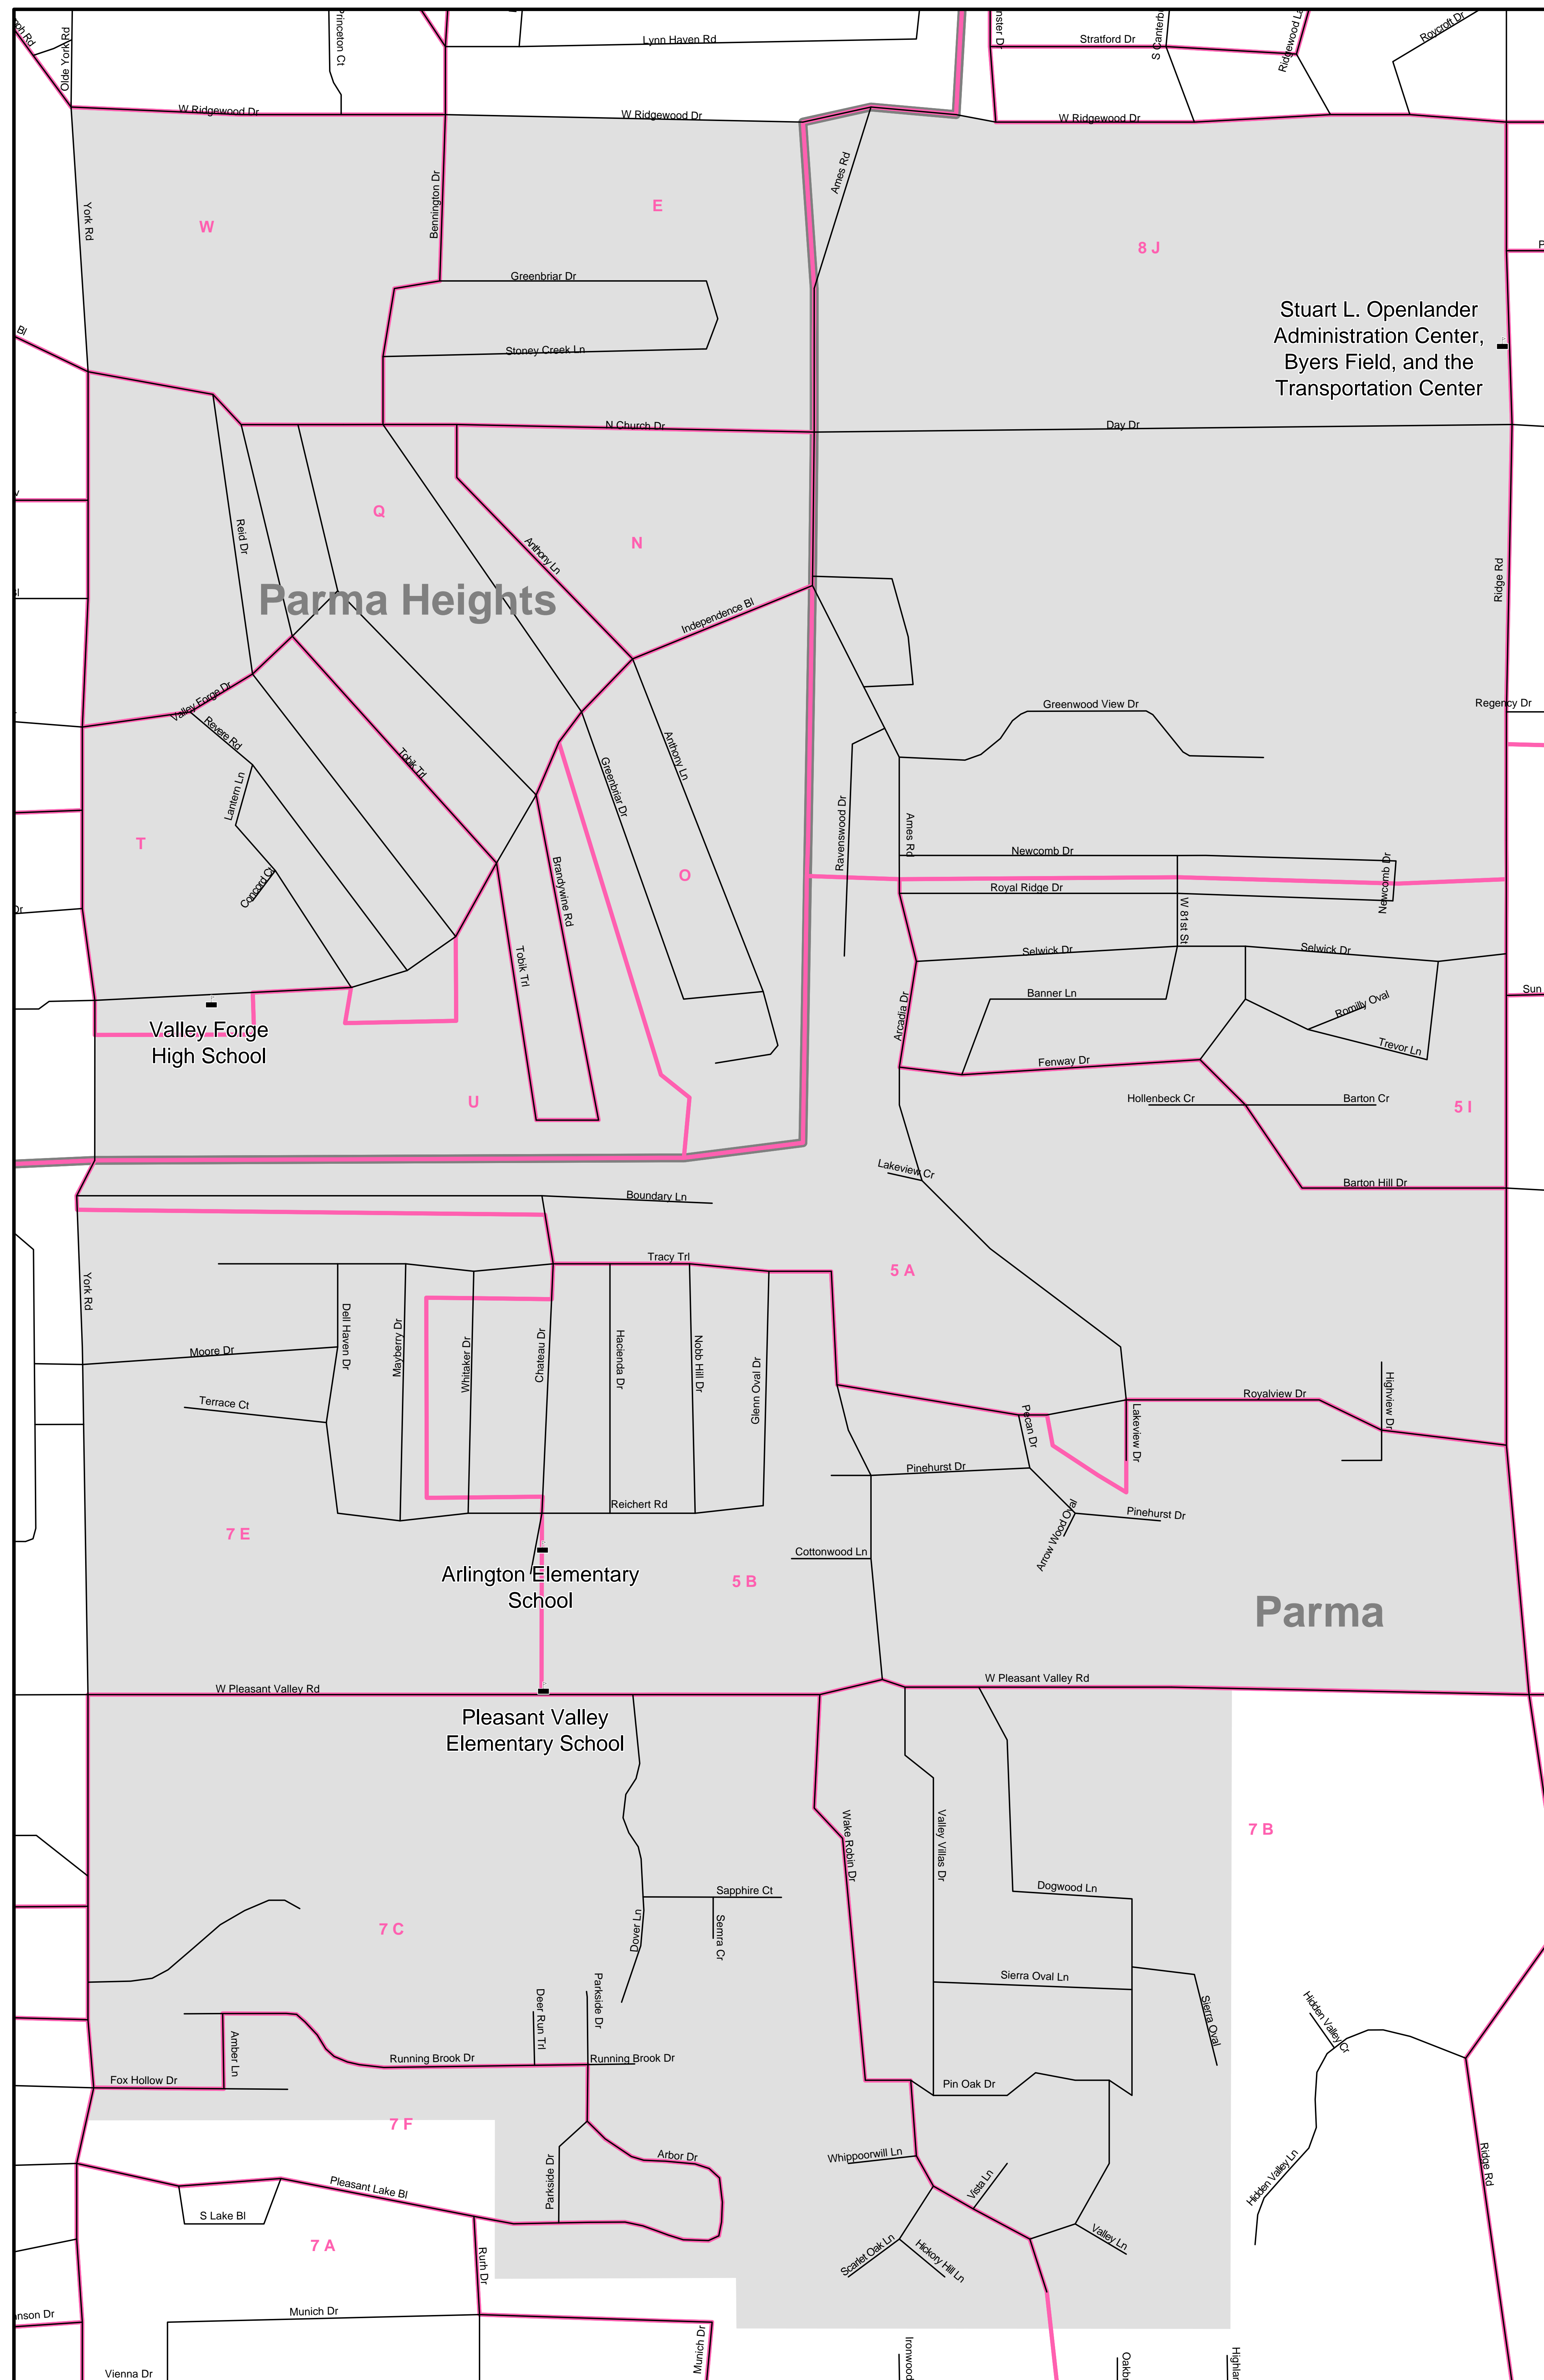

Pleasant Valley Elementary School Attendance Zone

Prepared by:
Northern Ohio Data & Information Service
Maxine Goodman Levin College of Urban Affairs
Cleveland State University
October 2002 B.W.

Attendance Zone

- School Location
- Street
- ▭ Precinct
- ▭ City

ID	School Name	Address
30	Arlington School	7377 Chateau Drive
56	Byers Field	6726 Ridge Road
32	Pleasant Valley Elementary School	9906 West Pleasant Valley Road
22	Stuart L. Openlander Admin. Center	6726 Ridge Road
55	Transportation Center	6726 Ridge Road
2	Valley Forge High School	9999 Independence Boulevard