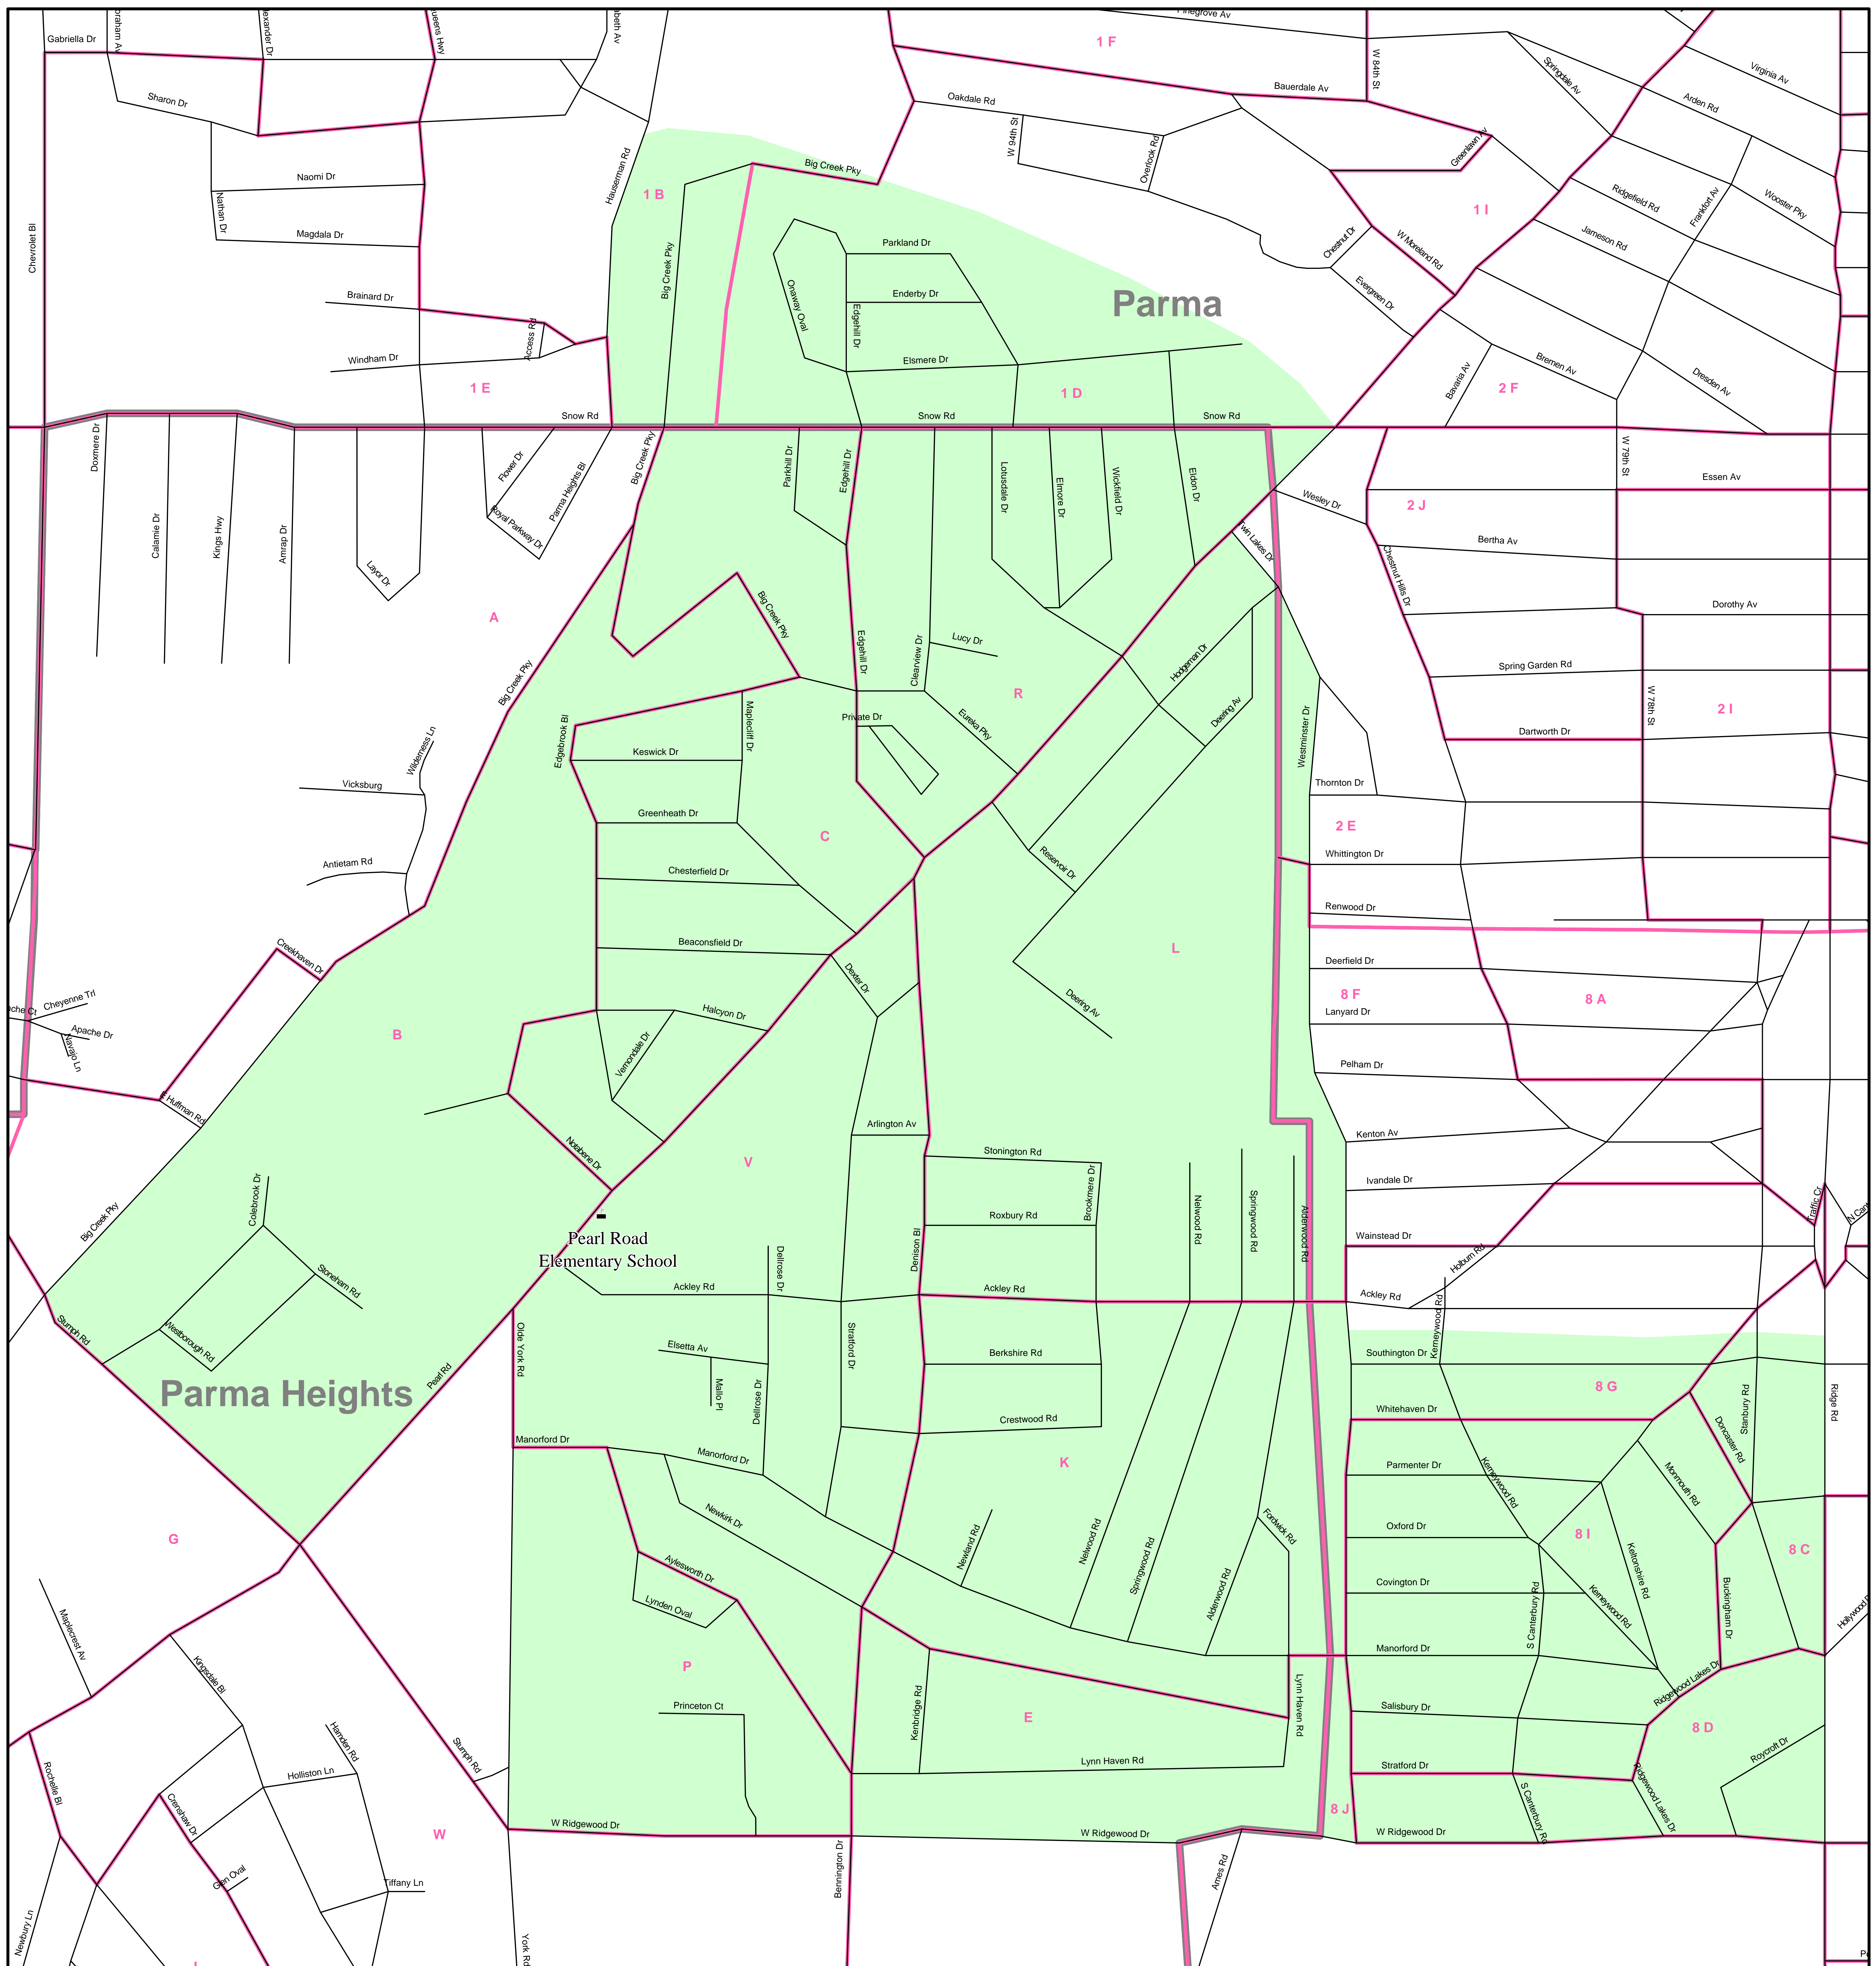

Pearl Road Elementary School Attendance Zone

Prepared by:
Northern Ohio Data & Information Service
Maxine Goodman Levin College of Urban Affairs
Cleveland State University
October 2002 B.W.

Attendance Zone

- School Location
- Streets
- Precinct
- City

| ID | School Name | Address |
|----|------------------------------|-----------------|
| 18 | Pearl Road Elementary School | 6125 Pearl Road |