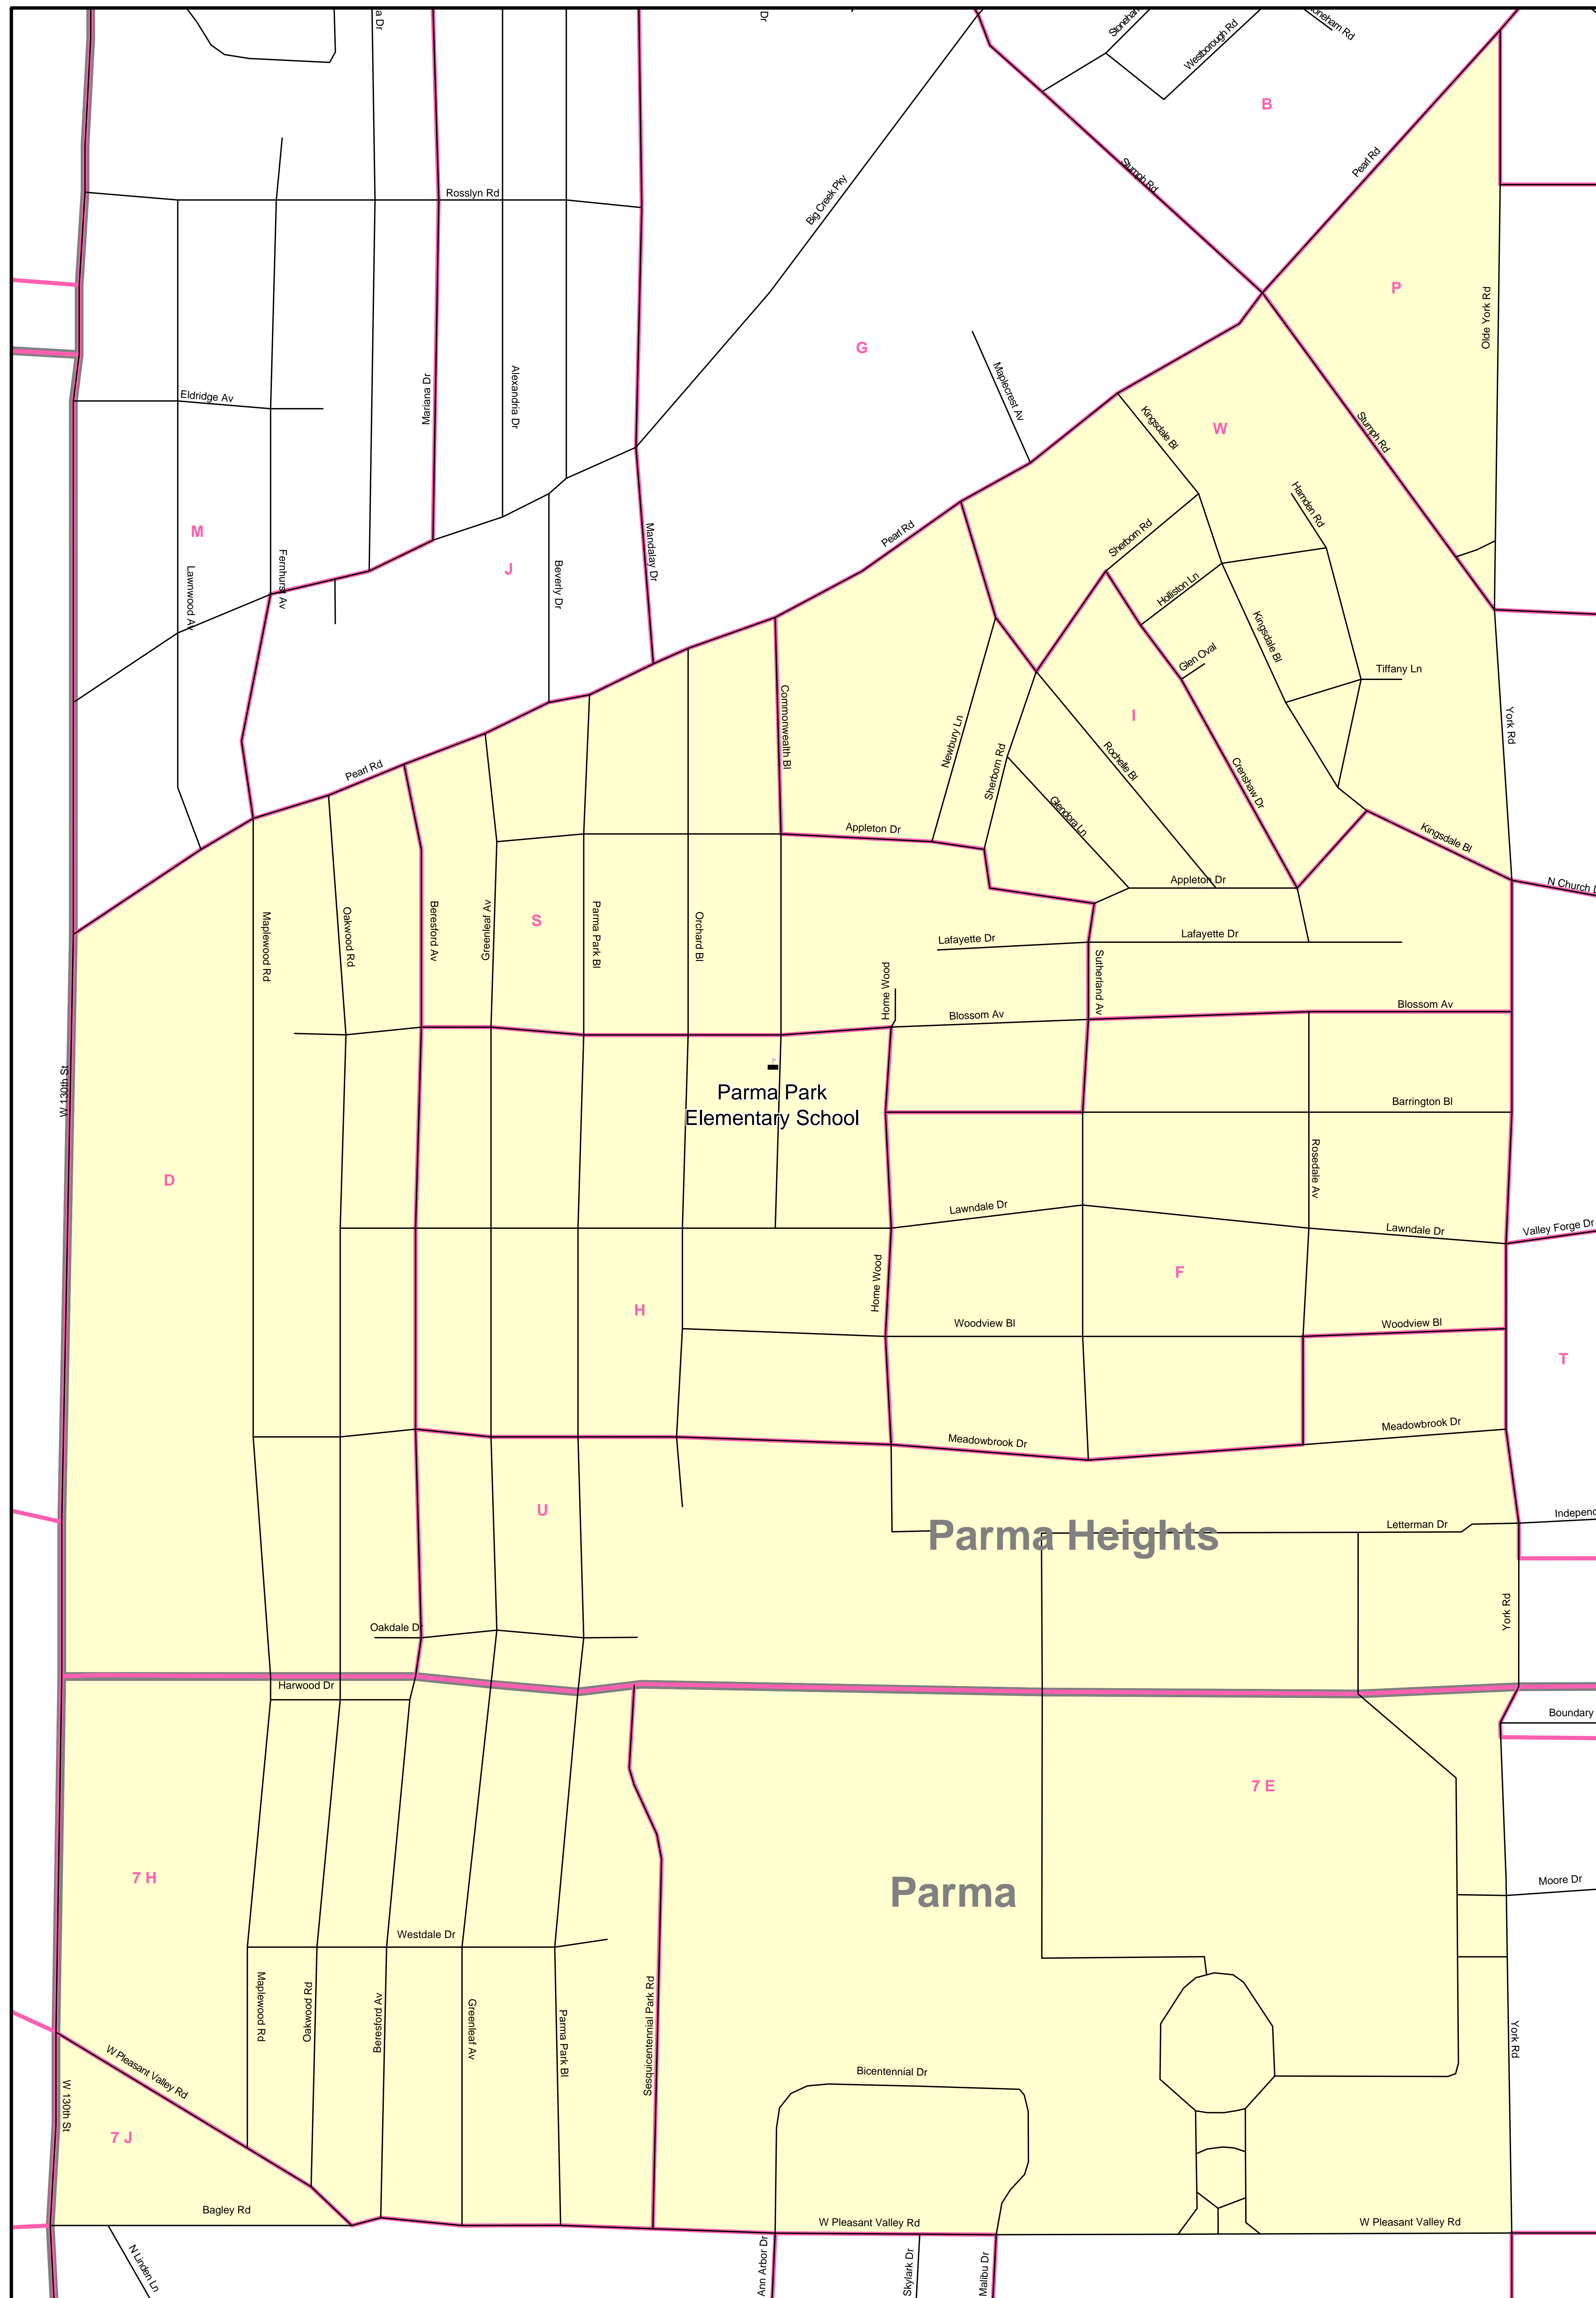

Parma Park Elementary School Attendance Zone

Prepared by:
Northern Ohio Data & Information Service
Maxine Goodman Levin College of Urban Affairs
Cleveland State University
October 2002 B.W.

Attendance Zone

- School Location
- Street
- Precinct
- City

ID	School_Name	Address
17	Parma Park Elementary School	6800 Commonwealth Boulevard