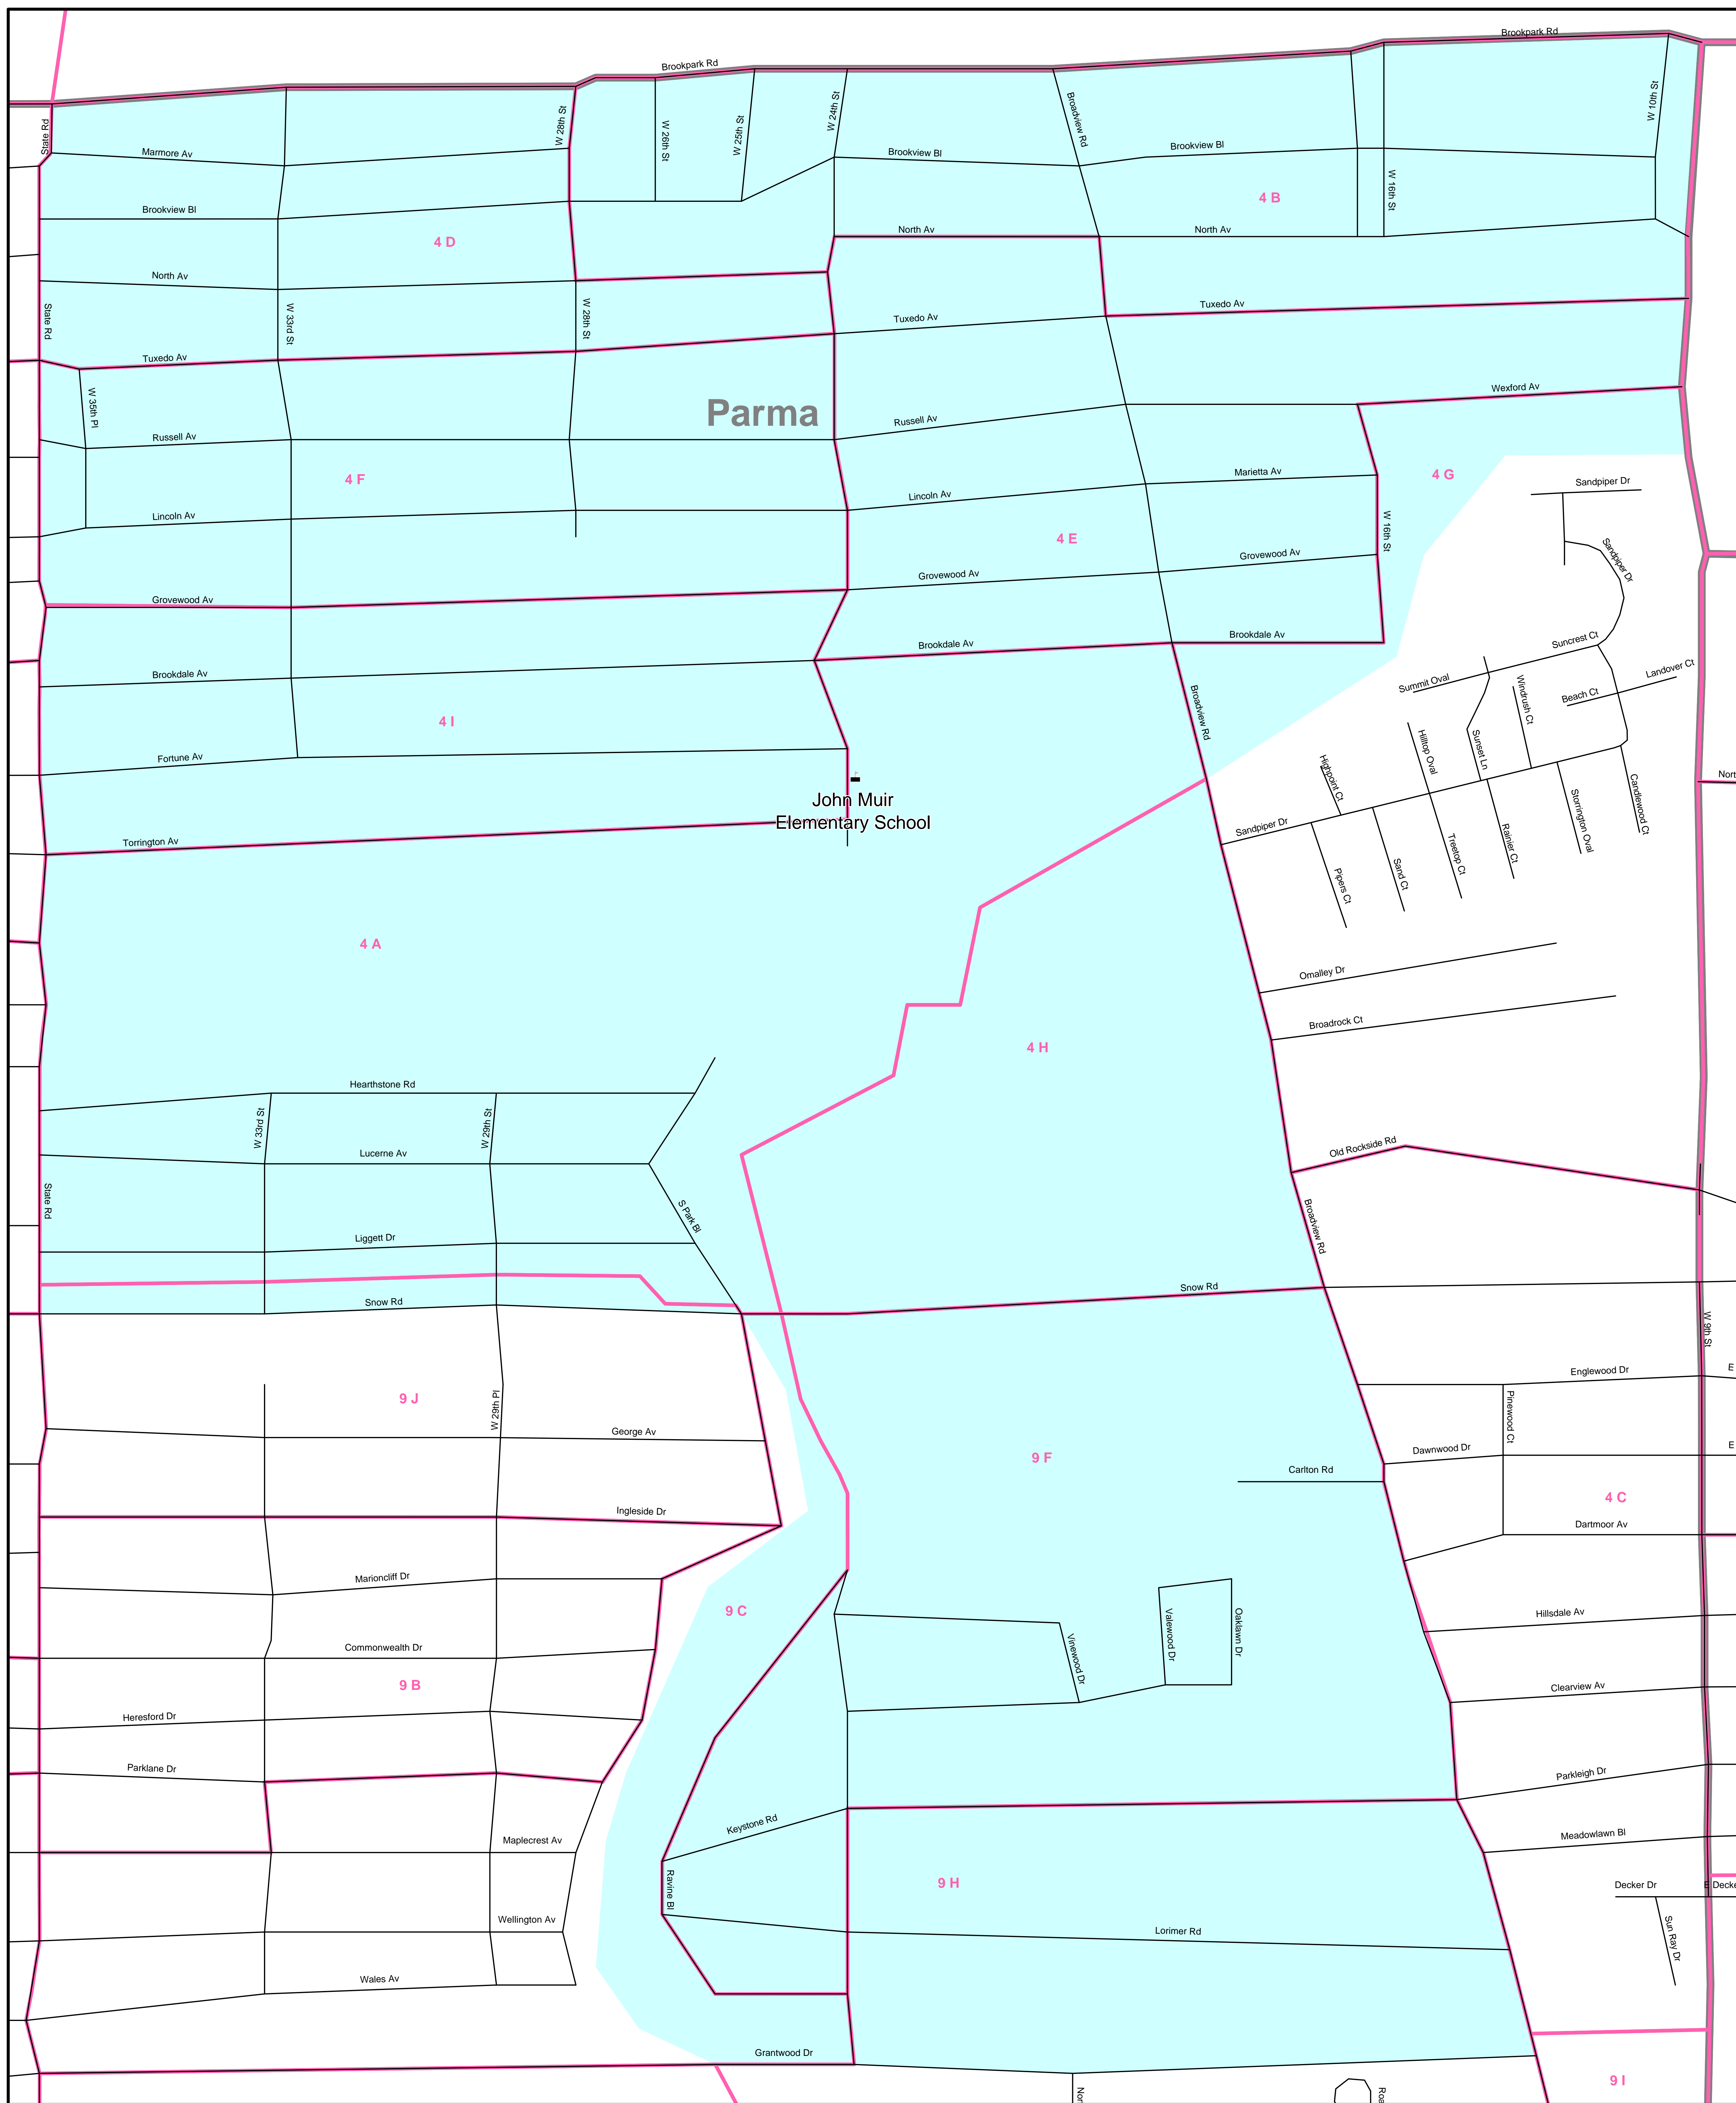

John Muir Elementary School Attendance Zone

Prepared by:
Northern Ohio Data & Information Service
Maxine Goodman Levin College of Urban Affairs
Cleveland State University
October 2002 B.W.

Attendance Zone

- School Location
- Streets
- ▭ Precinct
- ▭ City

ID	School Name	Address
15	John Muir Elementary School	5531 W. 24th Street