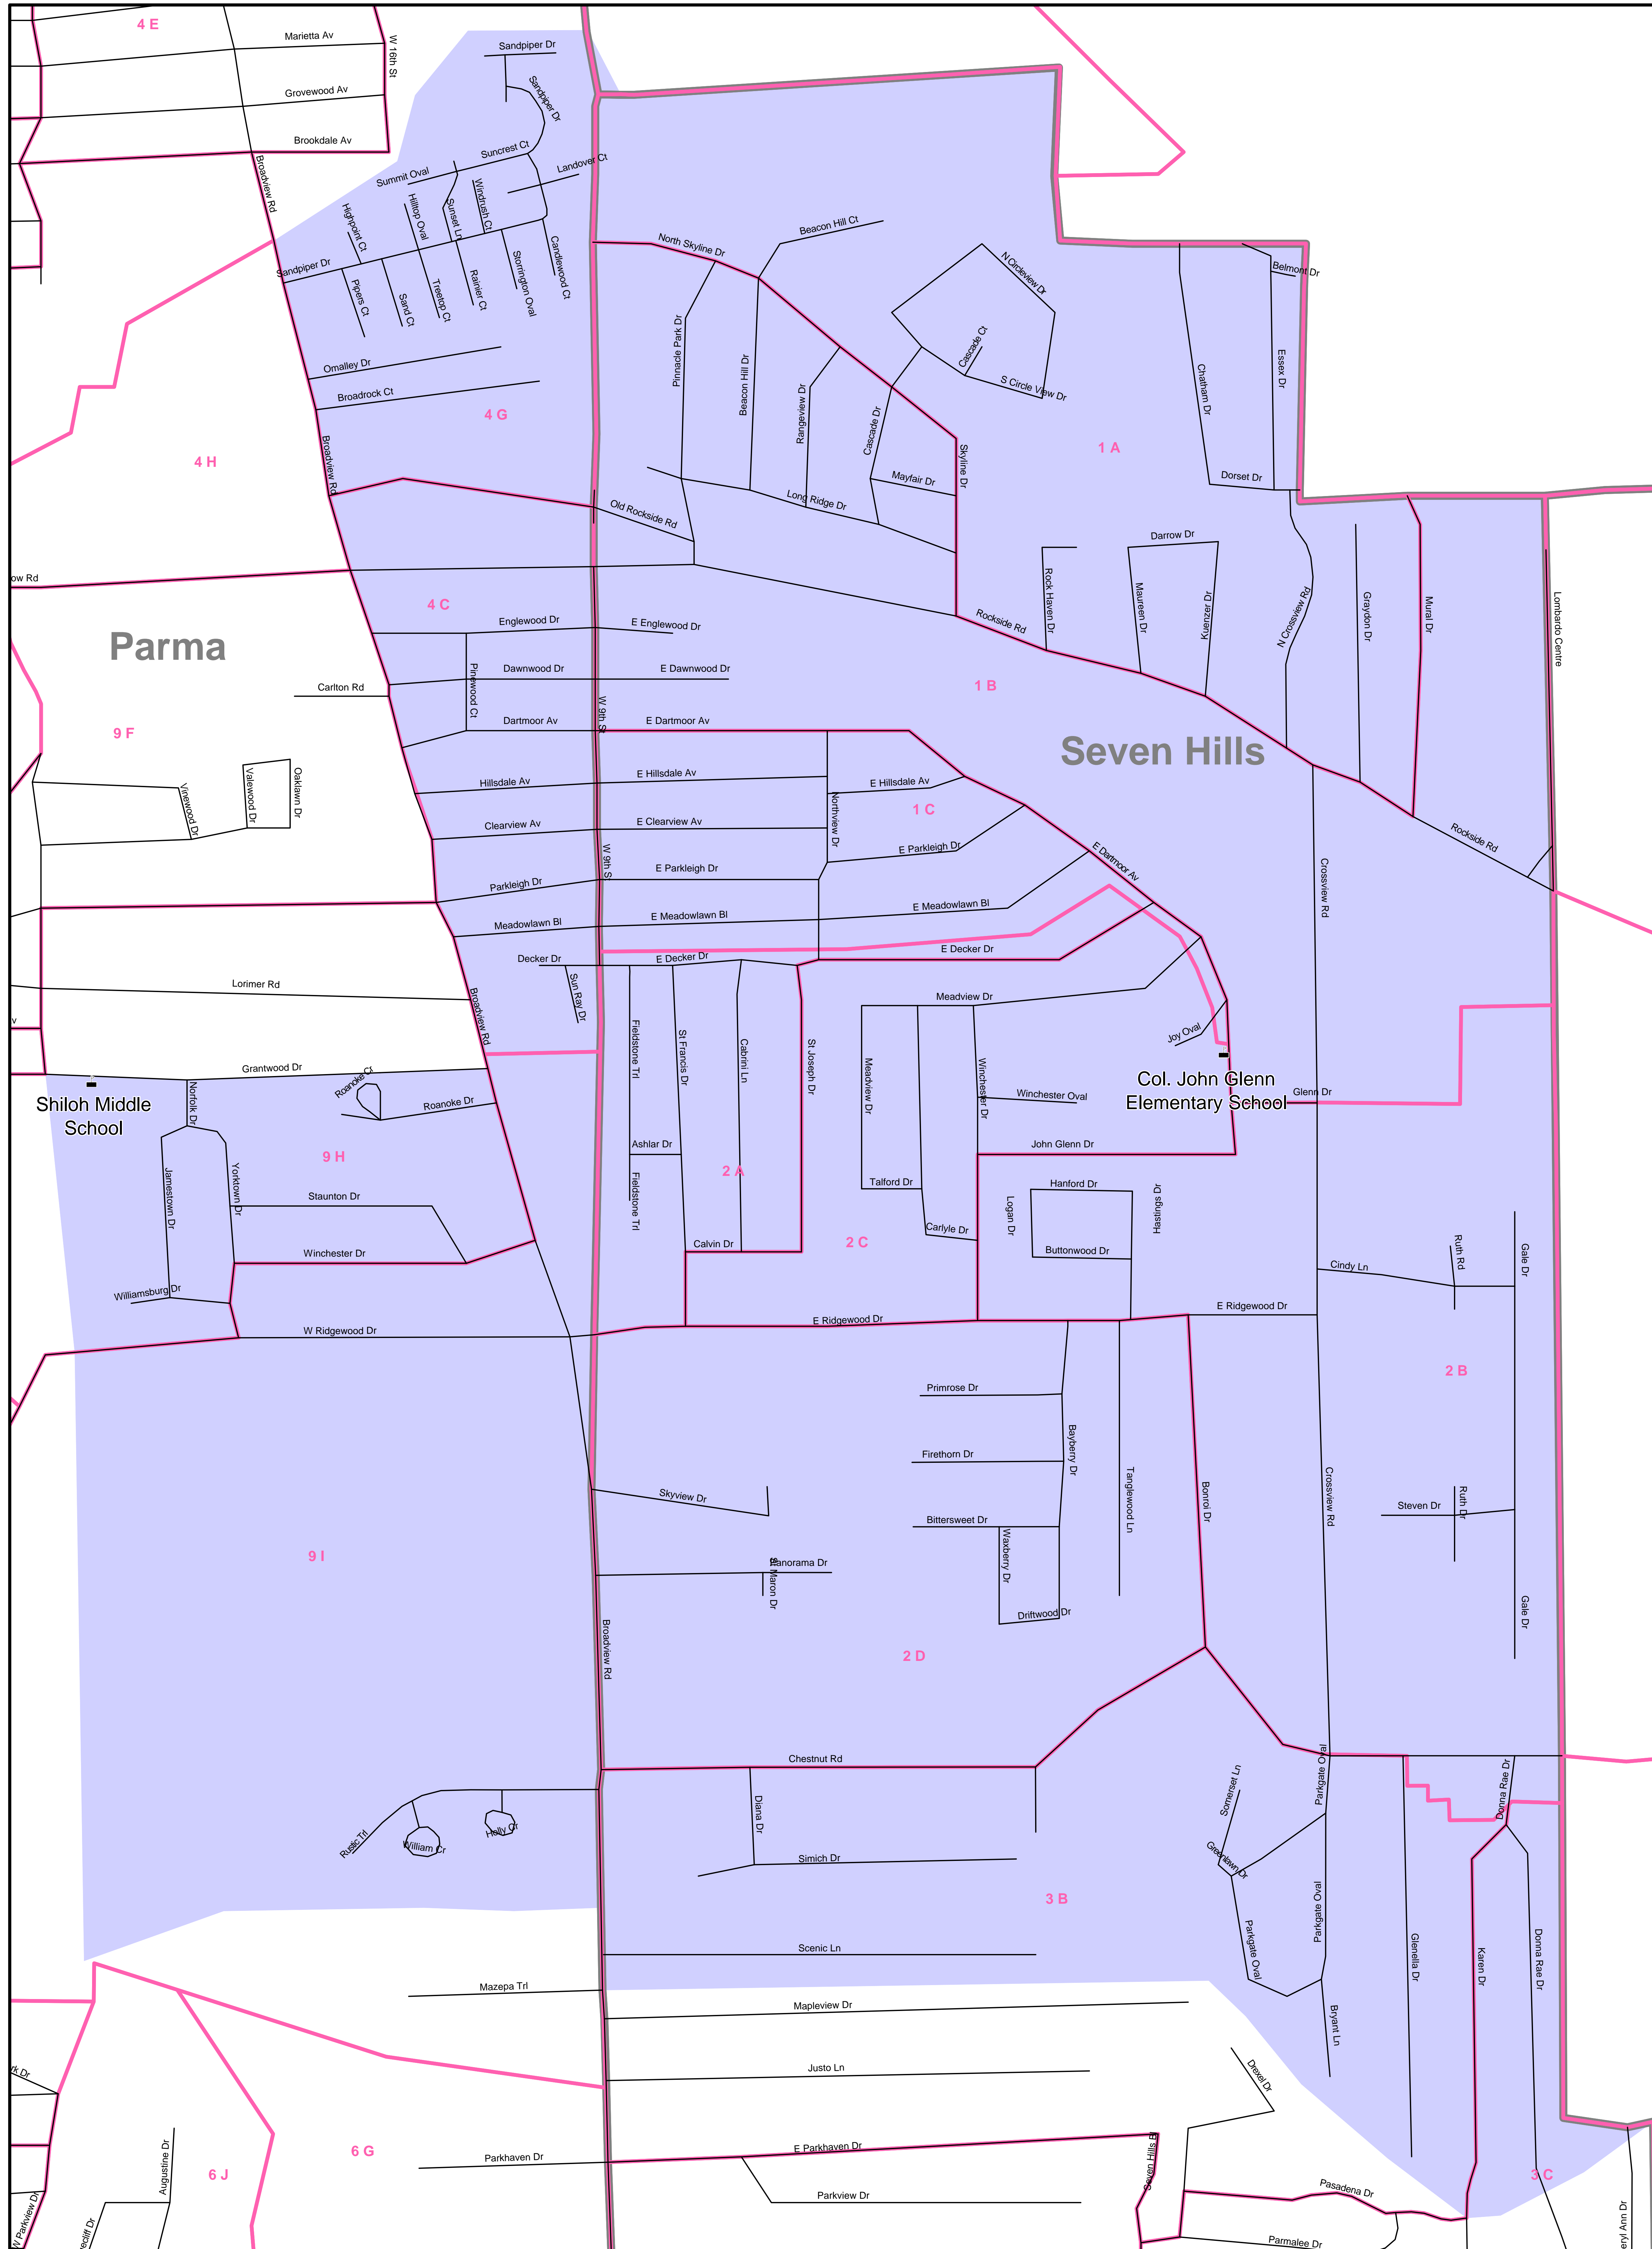

# Col. John Glenn Elementary School Attendance Zone

Prepared by:  
Northern Ohio Data & Information Service  
Maxine Goodman Levin College of Urban Affairs  
Cleveland State University  
October 2002 B.W.

Attendance Zone	
	School Location
	Street
	Precinct
	City

ID	School Name	Address
7	Shiloh Middle School	2303 Grantwood Drive
11	Col. John Glenn Elementary School	1300 E. Dartmoor Ave