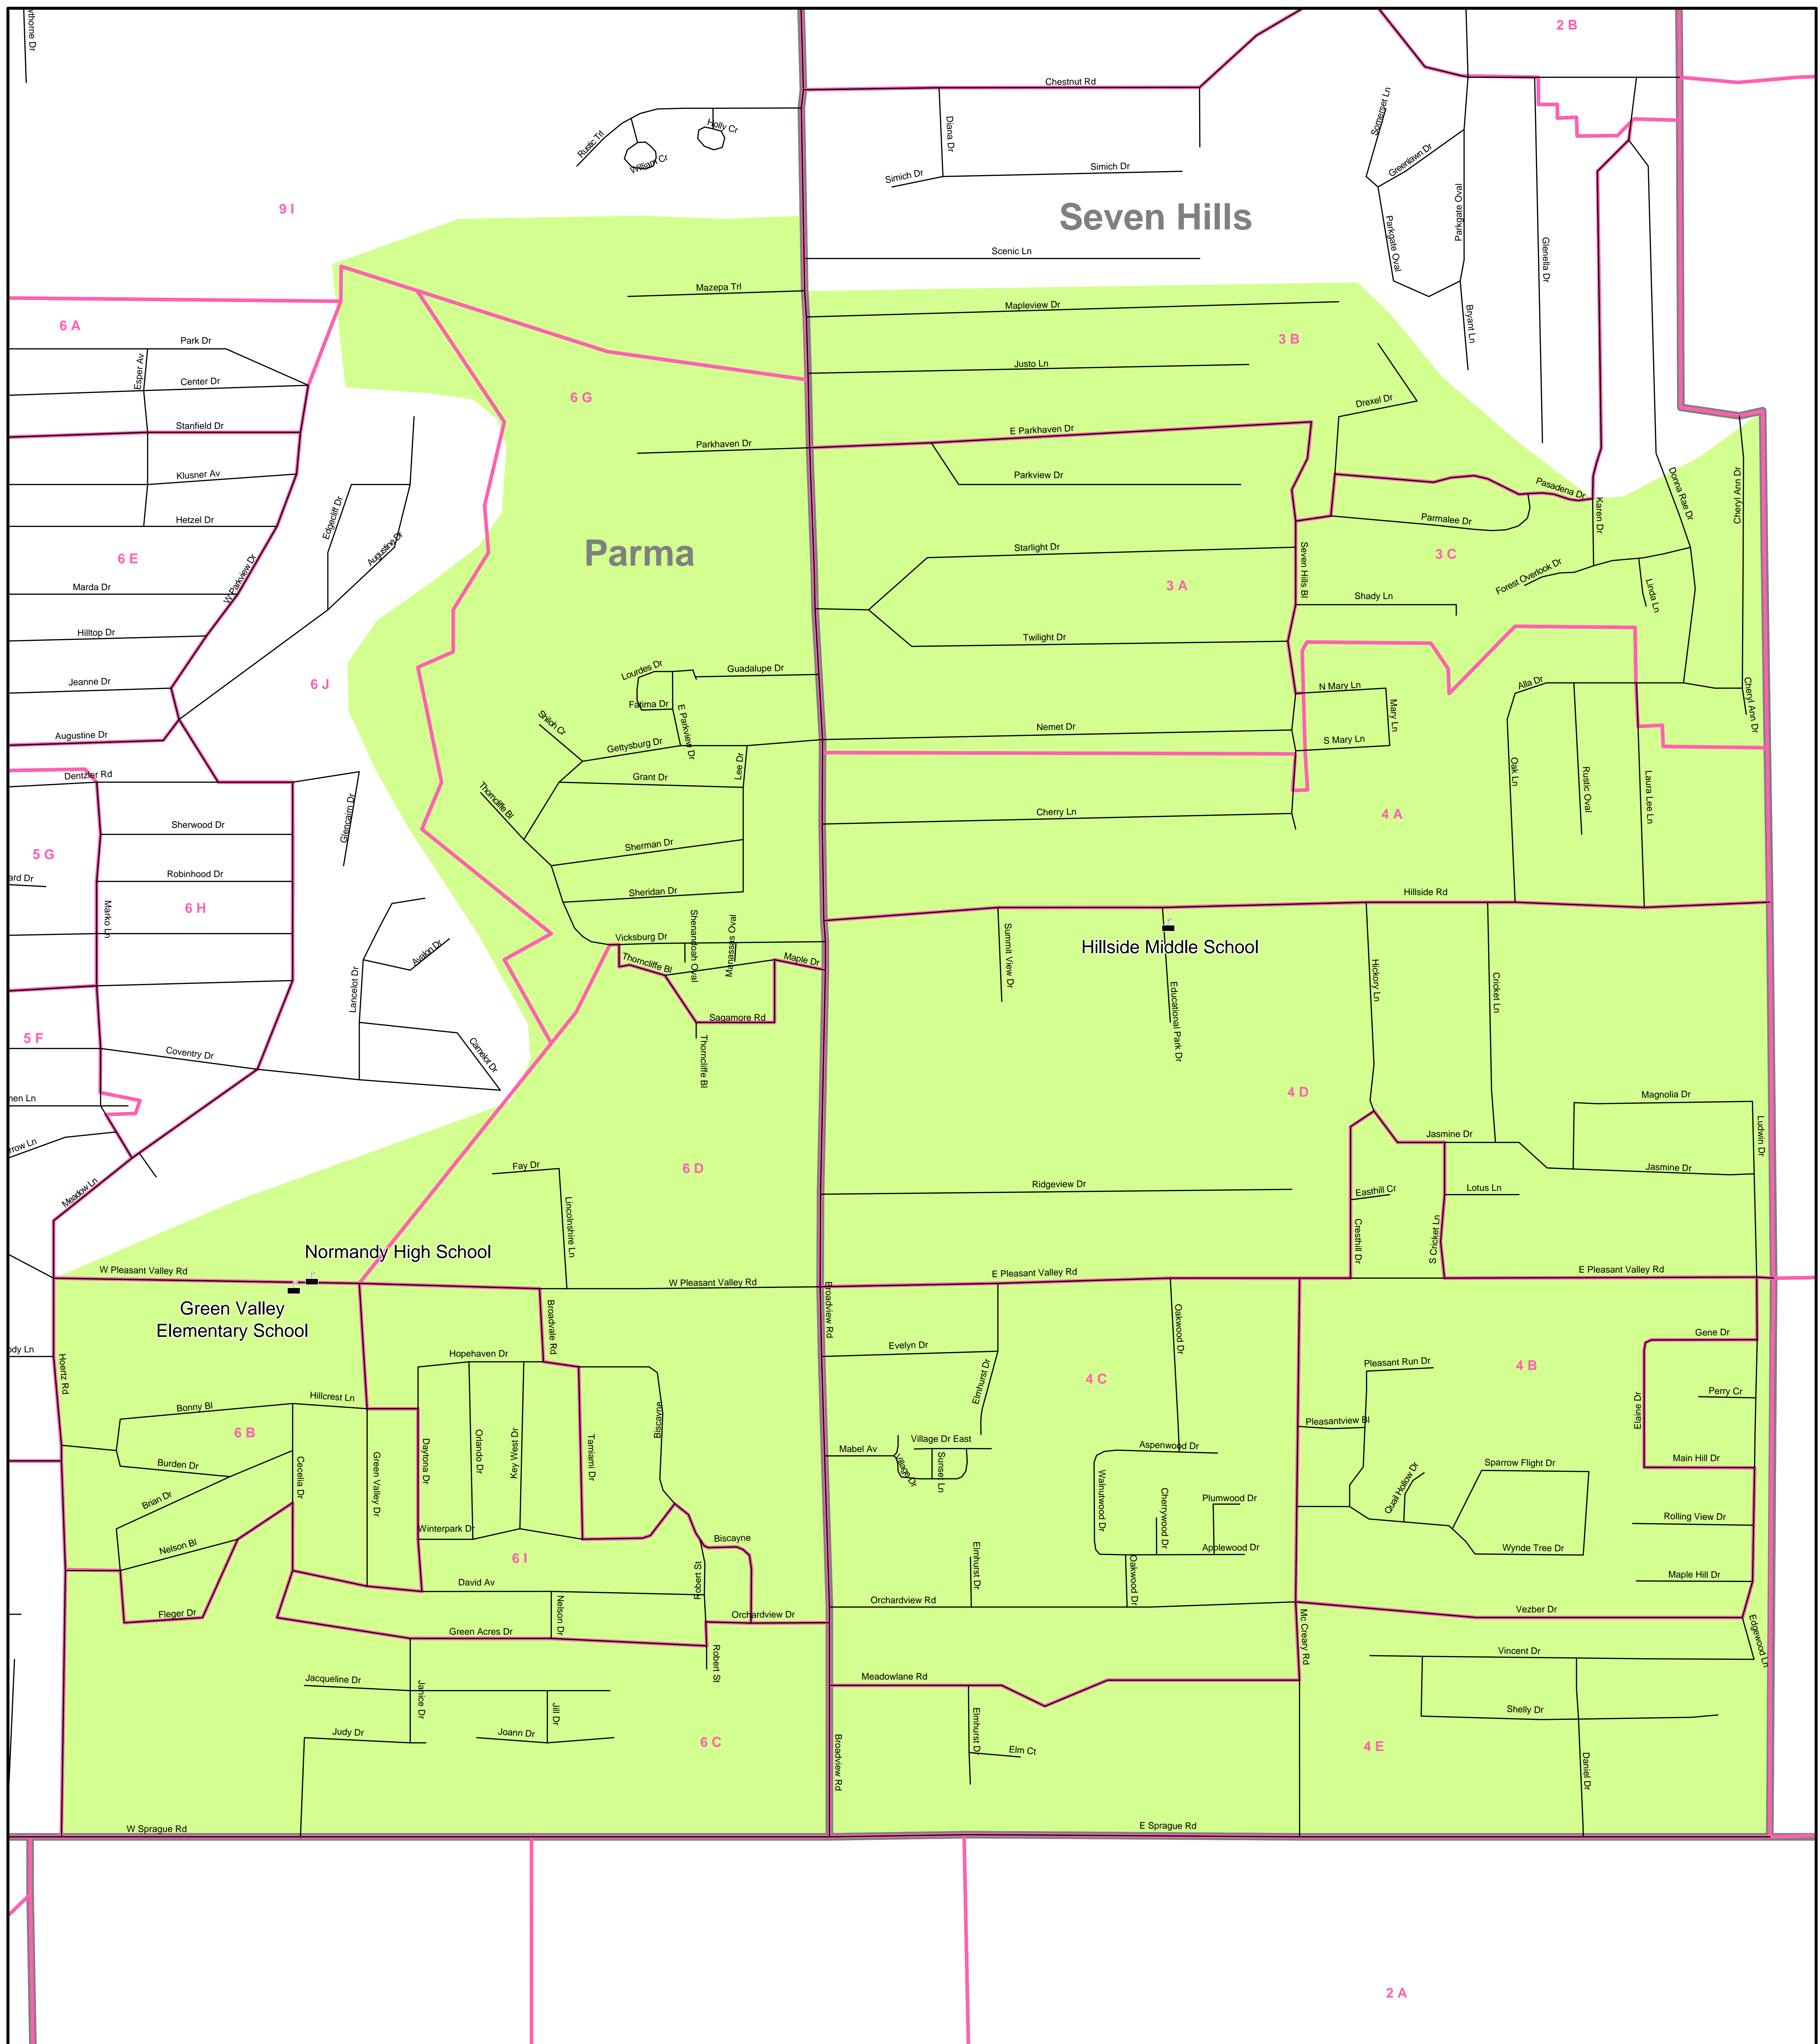

Green Valley Elementary School Attendance Zone

Prepared by:
Northern Ohio Data & Information Service
Maxine Goodman Levin College of Urban Affairs
Cleveland State University
October 2002 B.W.

Attendance Zone

- School Location
- Street
- Precinct
- City

ID	School Name	Address
27	Green Valley Elementary School	2401 West Pleasant Valley Road
5	Hillside Middle School	1 Educational Park Drive
8	Normandy High School	2500 West Pleasant Valley Road