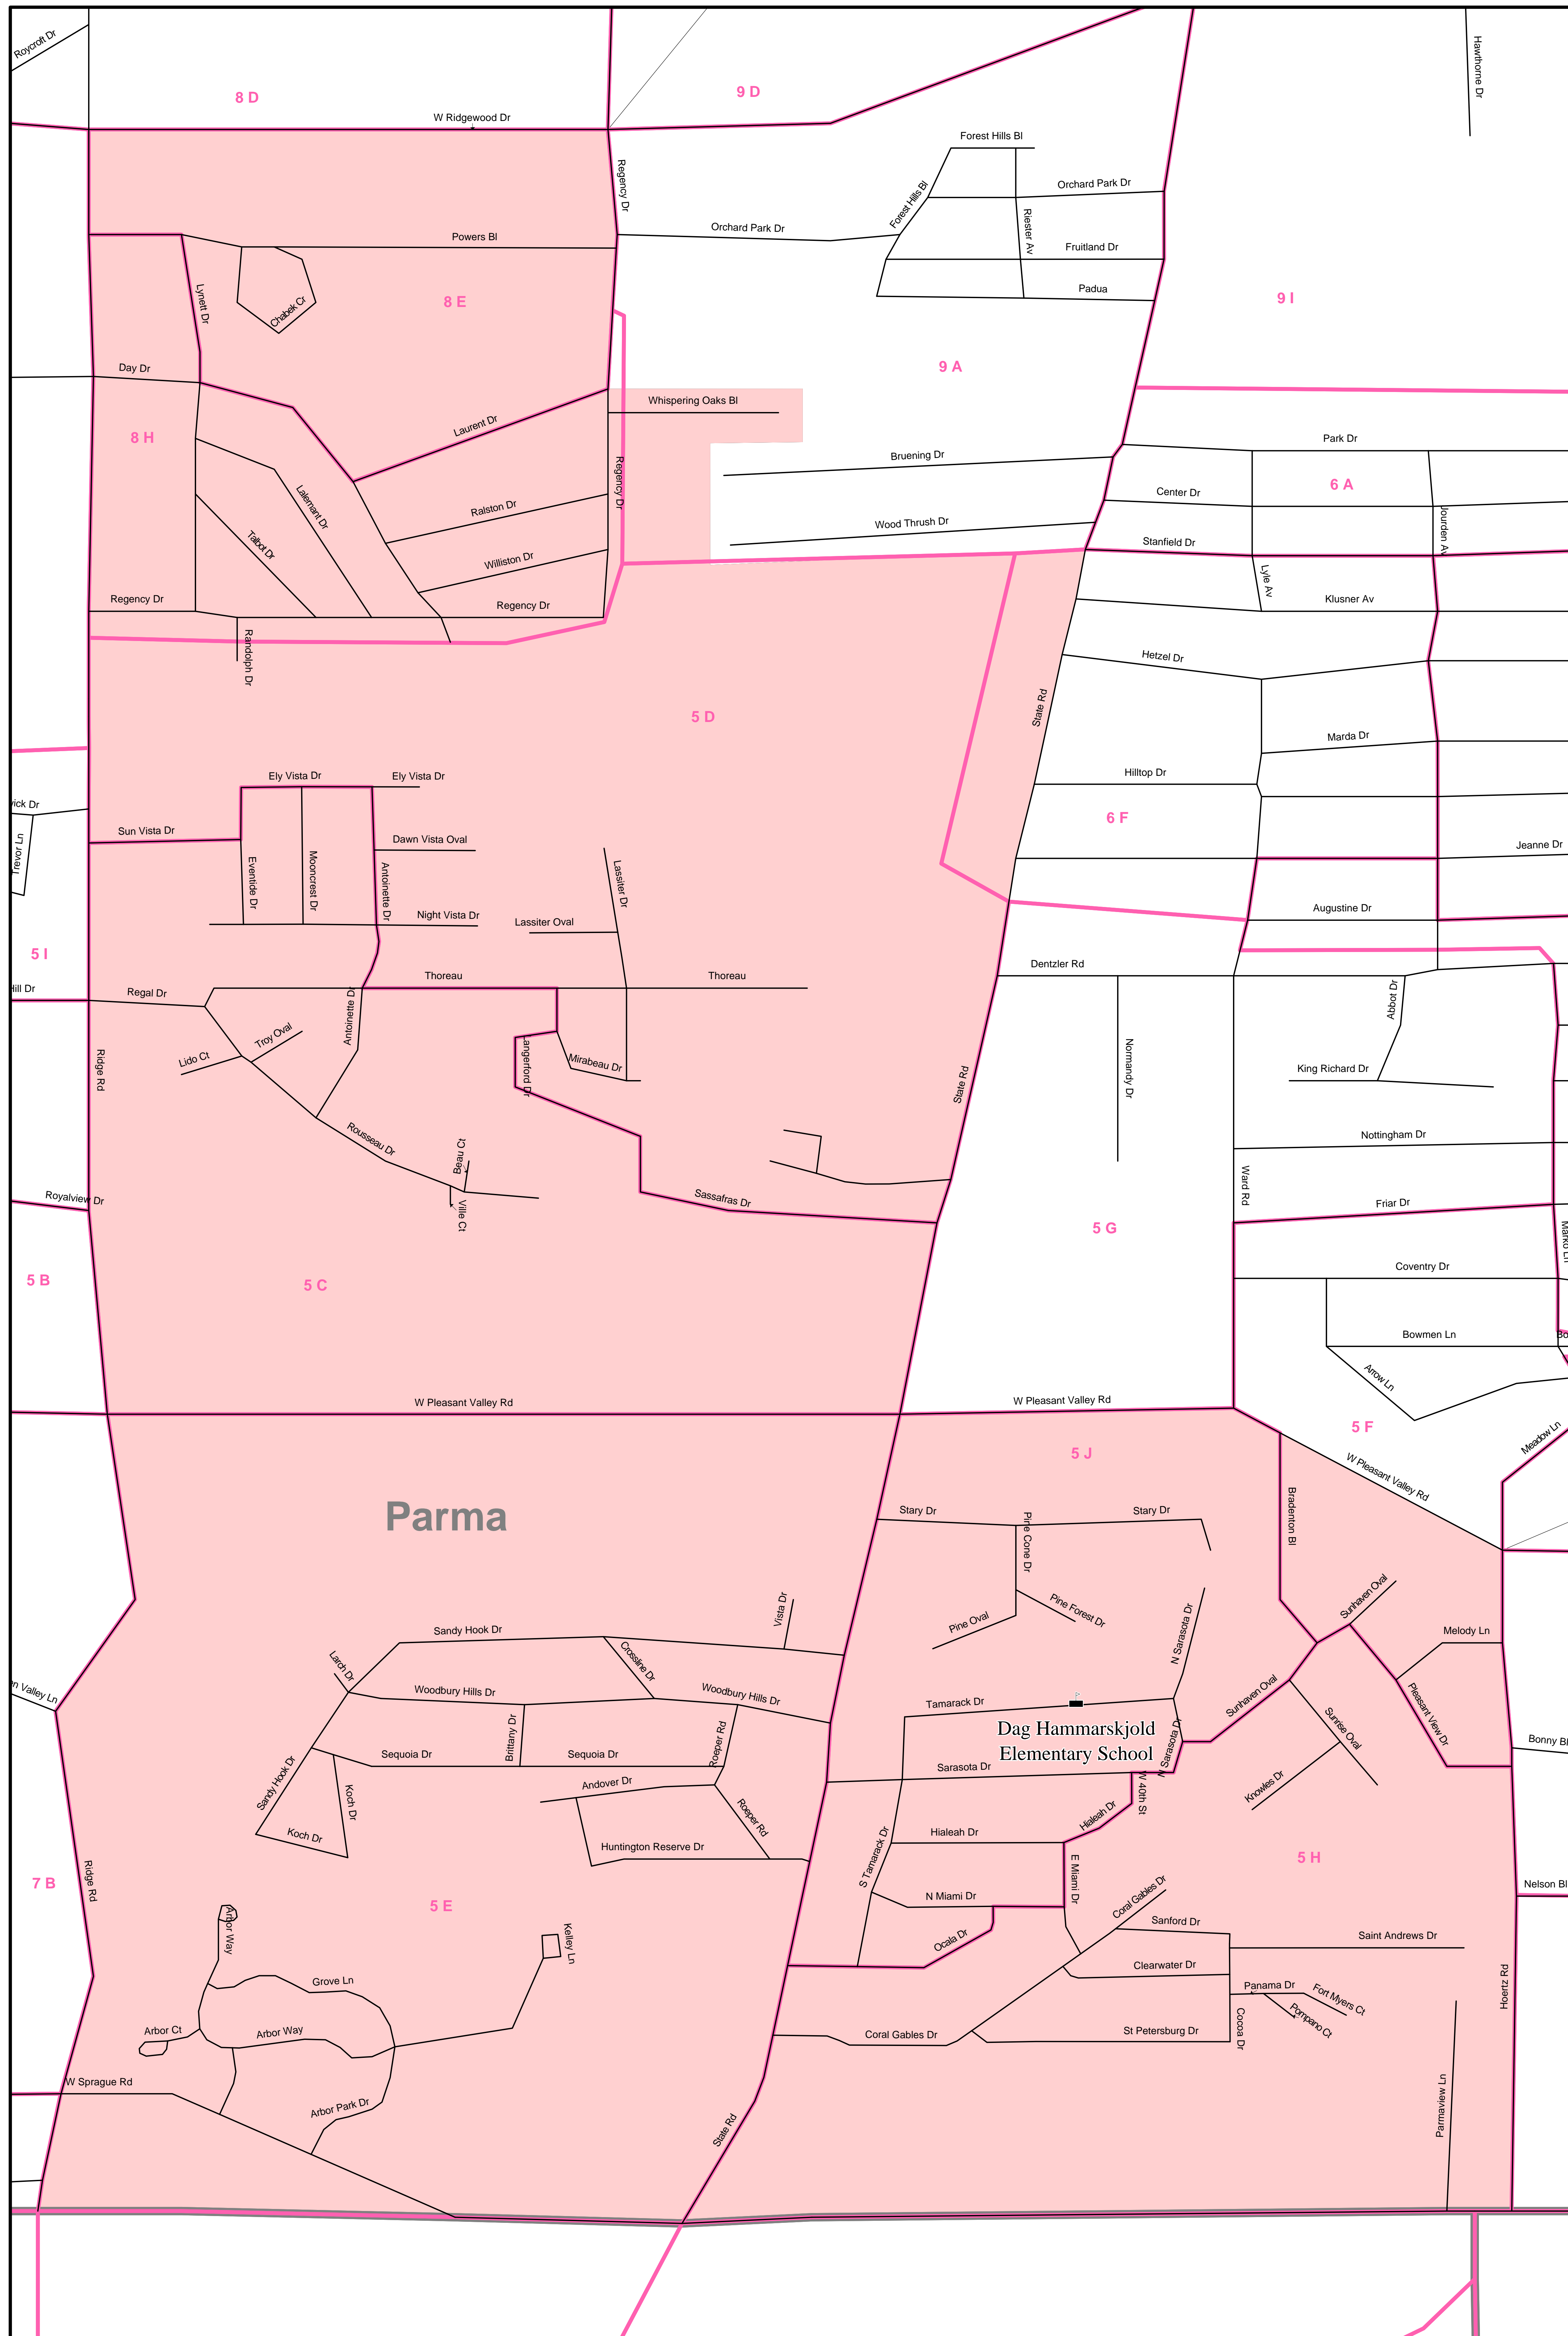

Dag Hammarskjold Elementary School Attendance Zone

Prepared by:
Northern Ohio Data & Information Service
Maxine Goodman Levin College of Urban Affairs
Cleveland State University
October 2002 B.W.

| Attendance Zone | |
|-----------------|-----------------|
| | School Location |
| | Street |
| | Precinct |
| | City |

| ID | School Name | Address |
|----|------------------------------------|---------------------|
| 31 | Dag Hammarskjold Elementary School | 4040 Tamarack Drive |