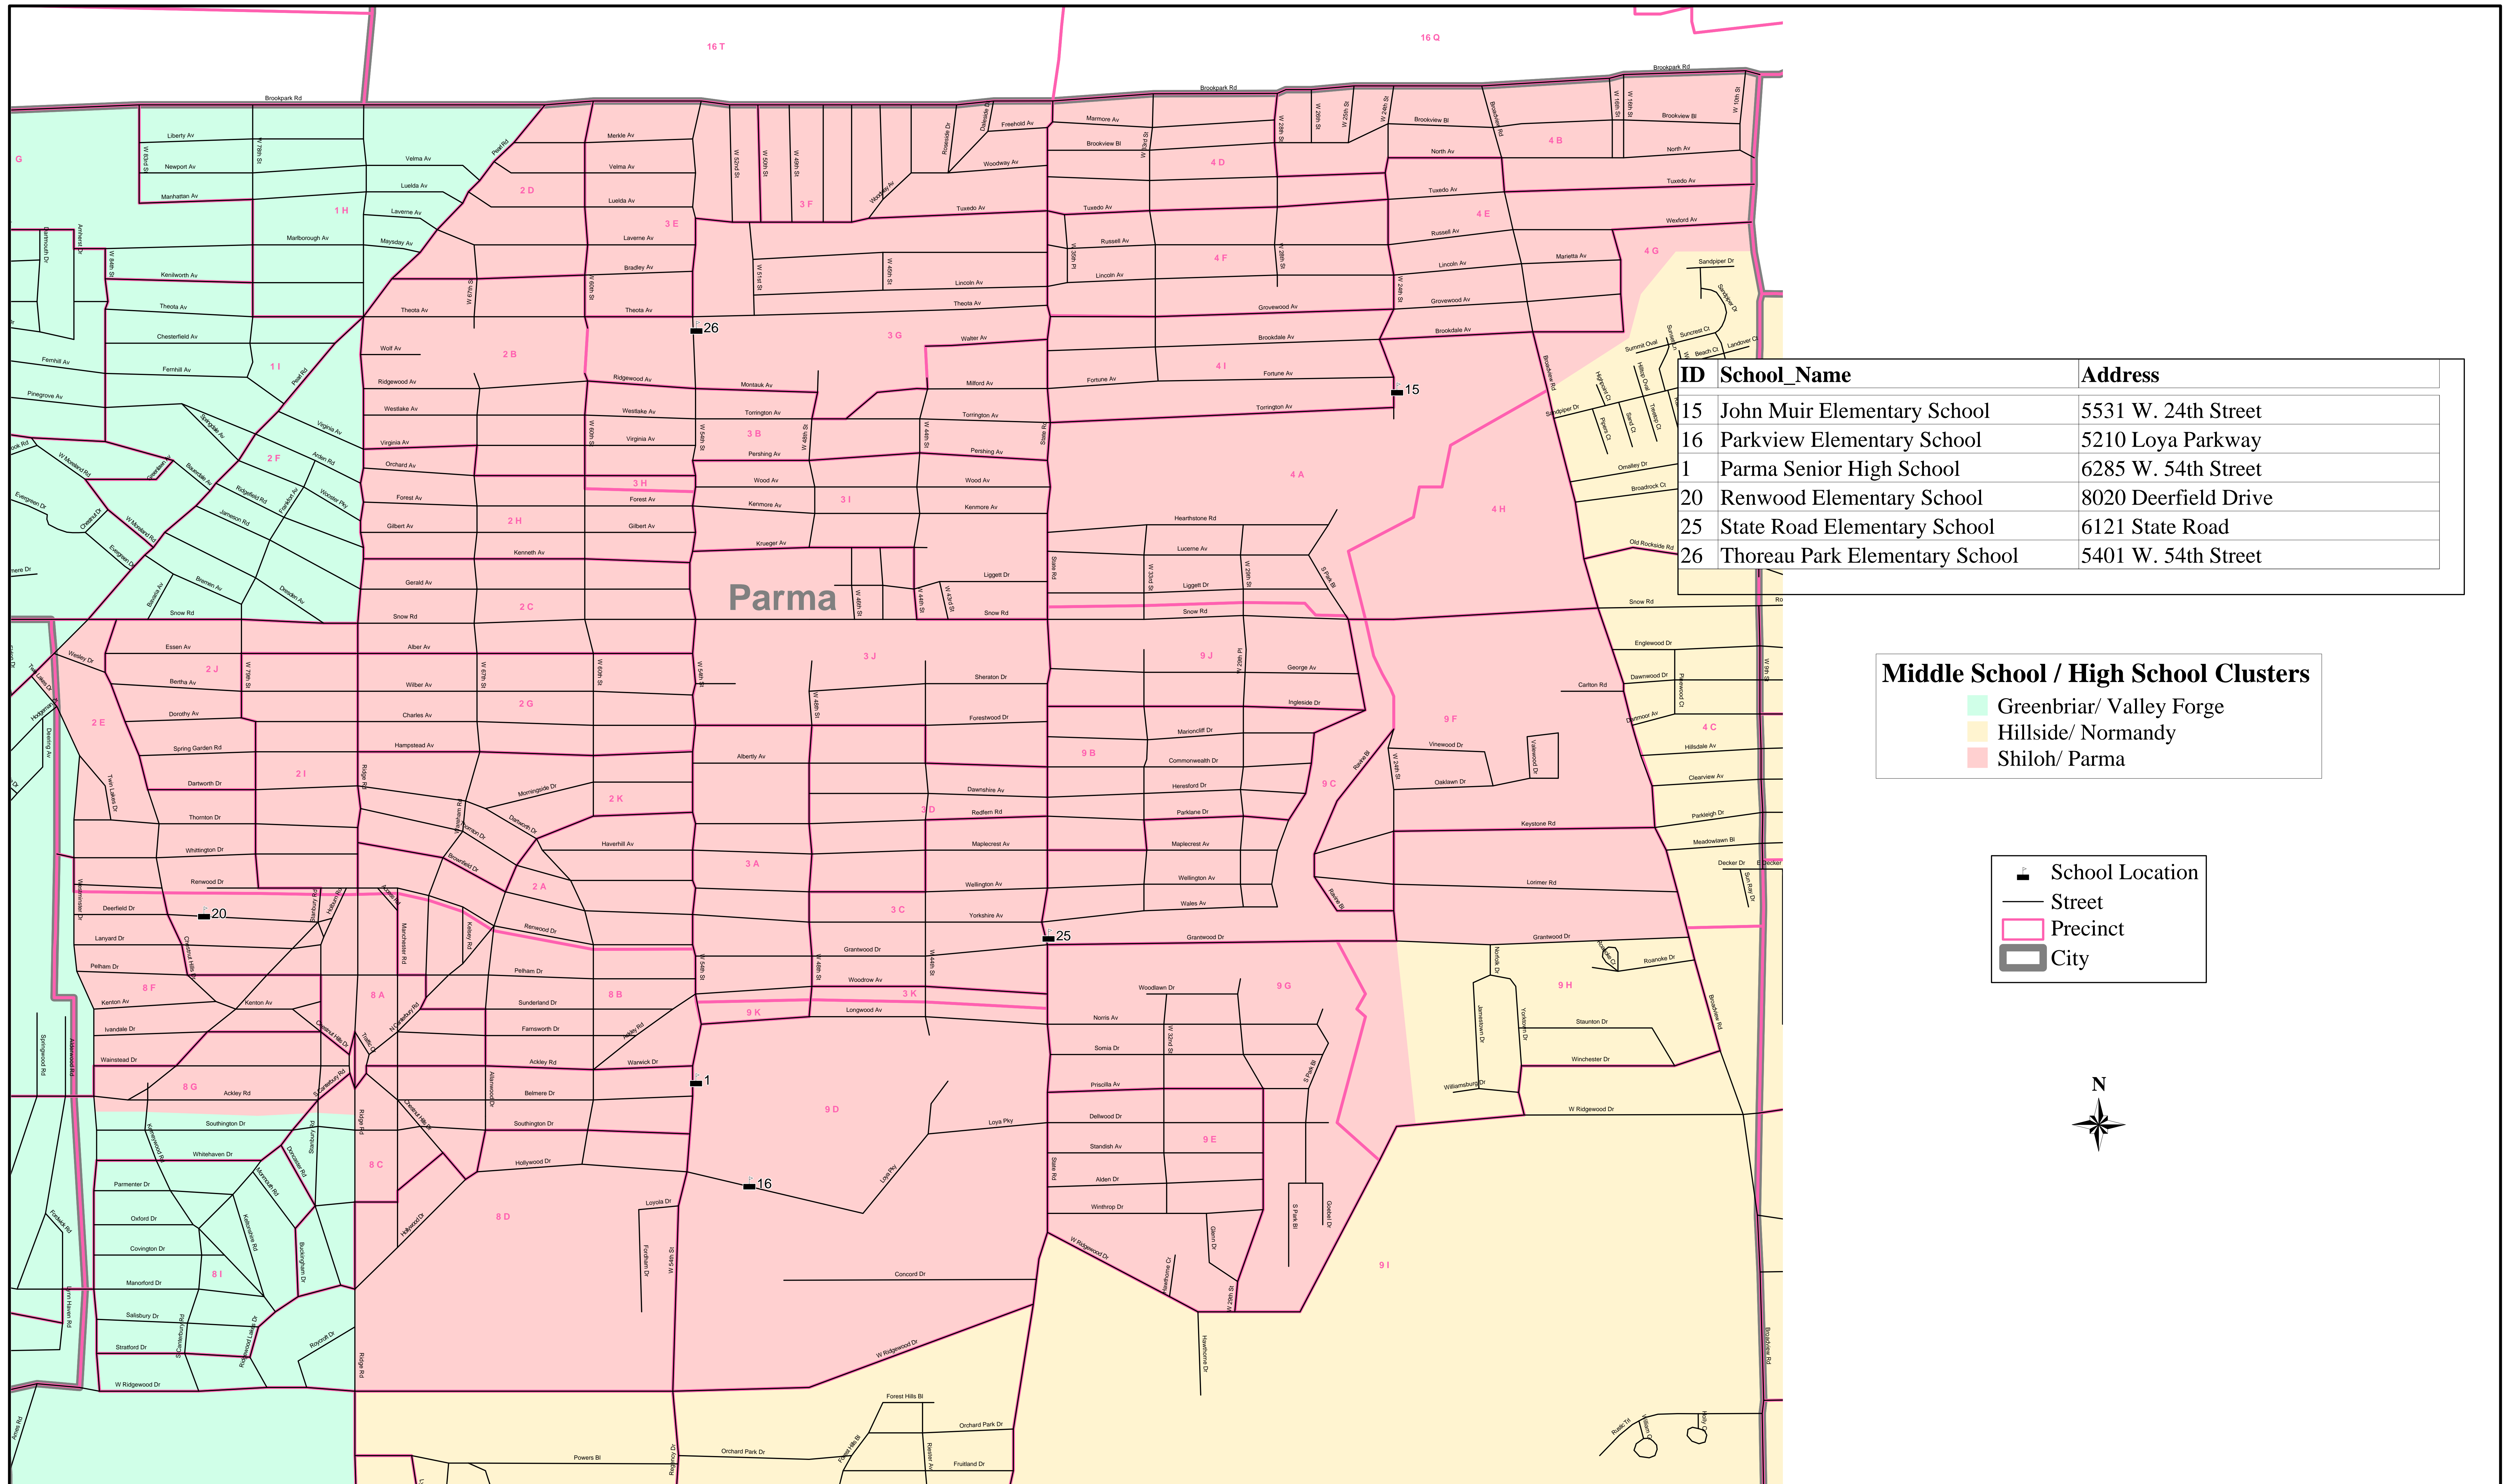

# Shiloh and Parma Middle School / High School Cluster

ID	School Name	Address
15	John Muir Elementary School	5531 W. 24th Street
16	Parkview Elementary School	5210 Loya Parkway
1	Parma Senior High School	6285 W. 54th Street
20	Renwood Elementary School	8020 Deerfield Drive
25	State Road Elementary School	6121 State Road
26	Thoreau Park Elementary School	5401 W. 54th Street

**Middle School / High School Clusters**

- Greenbriar/ Valley Forge
- Hillside/ Normandy
- Shiloh/ Parma

School Location  
 Street  
 Precinct  
 City

Prepared by:  
 Northern Ohio Data & Information Service  
 Maxine Goodman Levin College of Urban Affairs  
 Cleveland State University  
 October 2002 B.W.